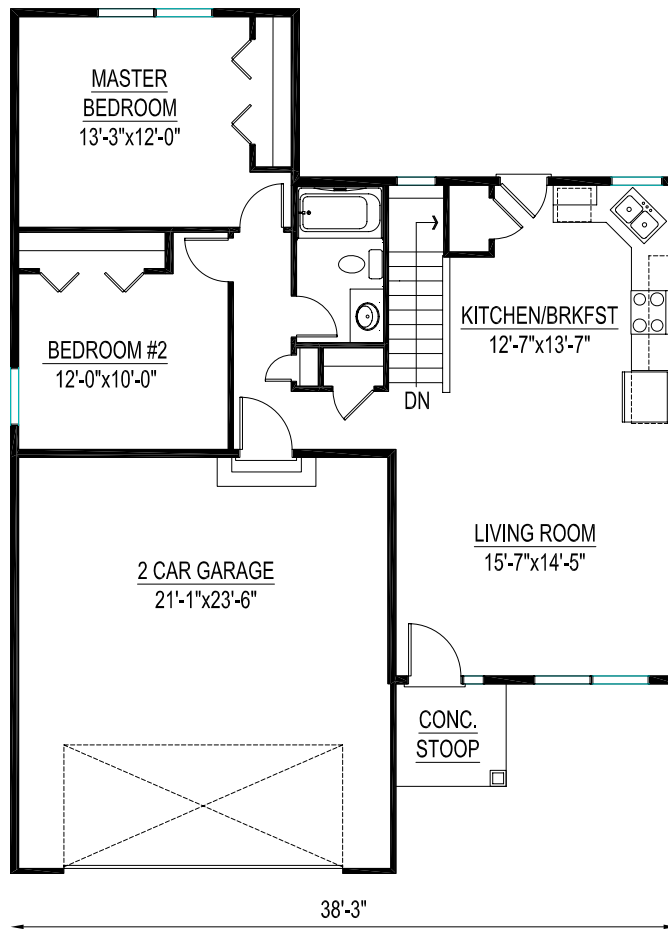

# Plan C

- The square footage and room sizes may vary.
- See construction documents for exact sizes.
- Plans can be built with either HCS or Prelude specs.

991 finished sq. ft. 2 Bedroom