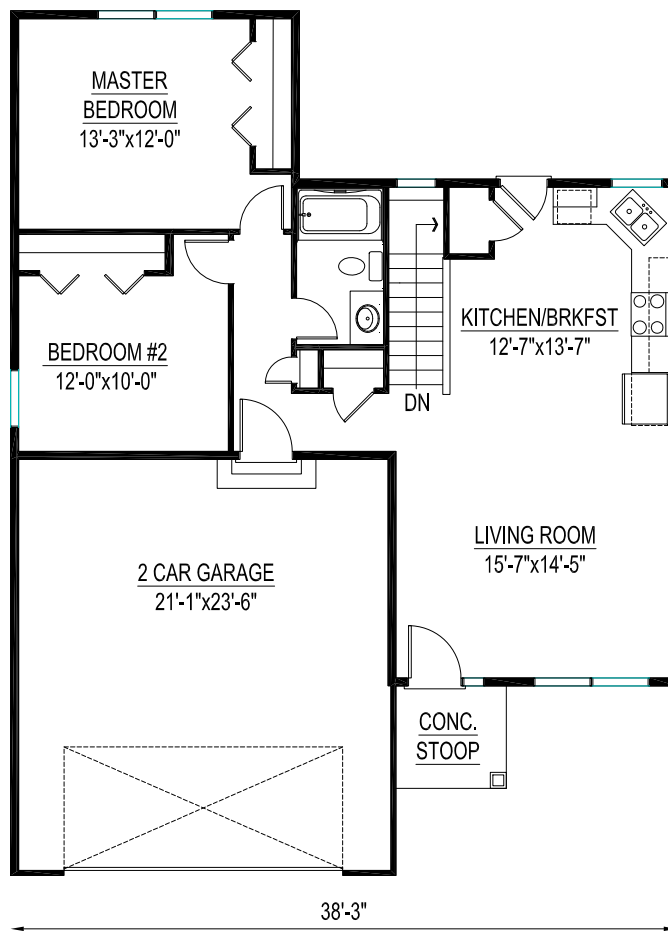

Plan C

- The square footage and room sizes may vary.
- See construction documents for exact sizes.
- Plans can be built with either HCS or Prelude specs.

991 finished sq. ft. 2 Bedroom