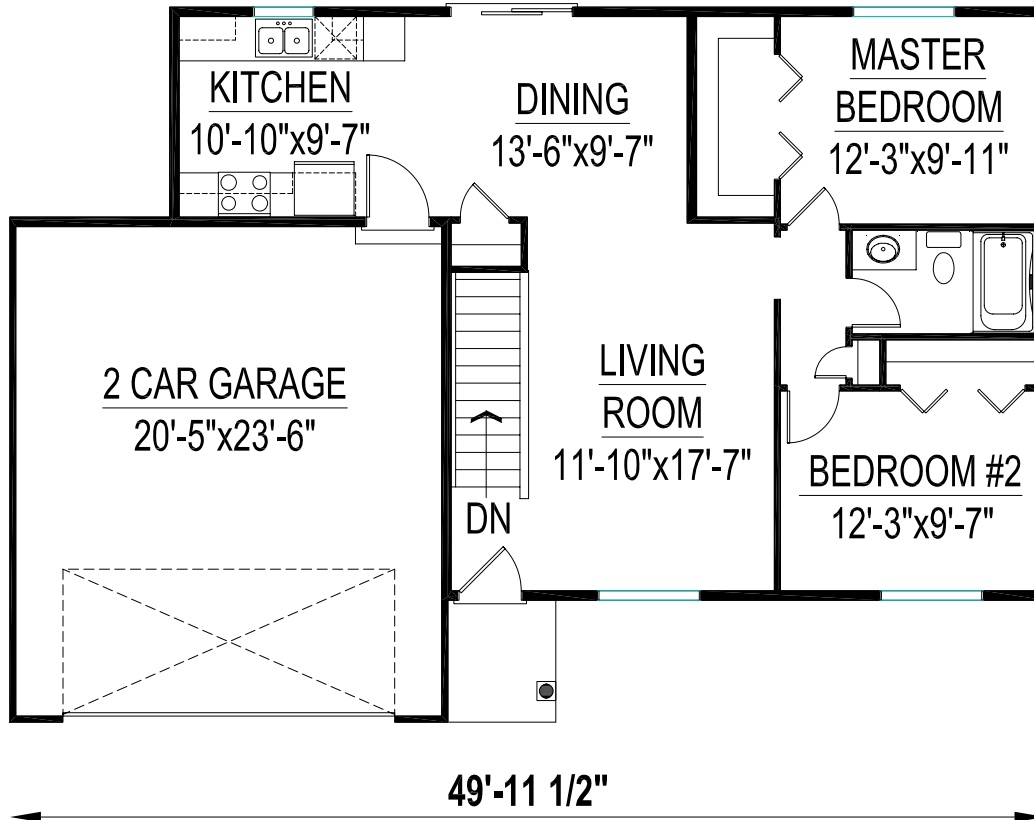

Plan D

- The square footage and room sizes may vary.
- See construction documents for exact sizes.
- Plans can be built with either HCS or Prelude specs.

971 finished sq. ft. 2 Bedroom