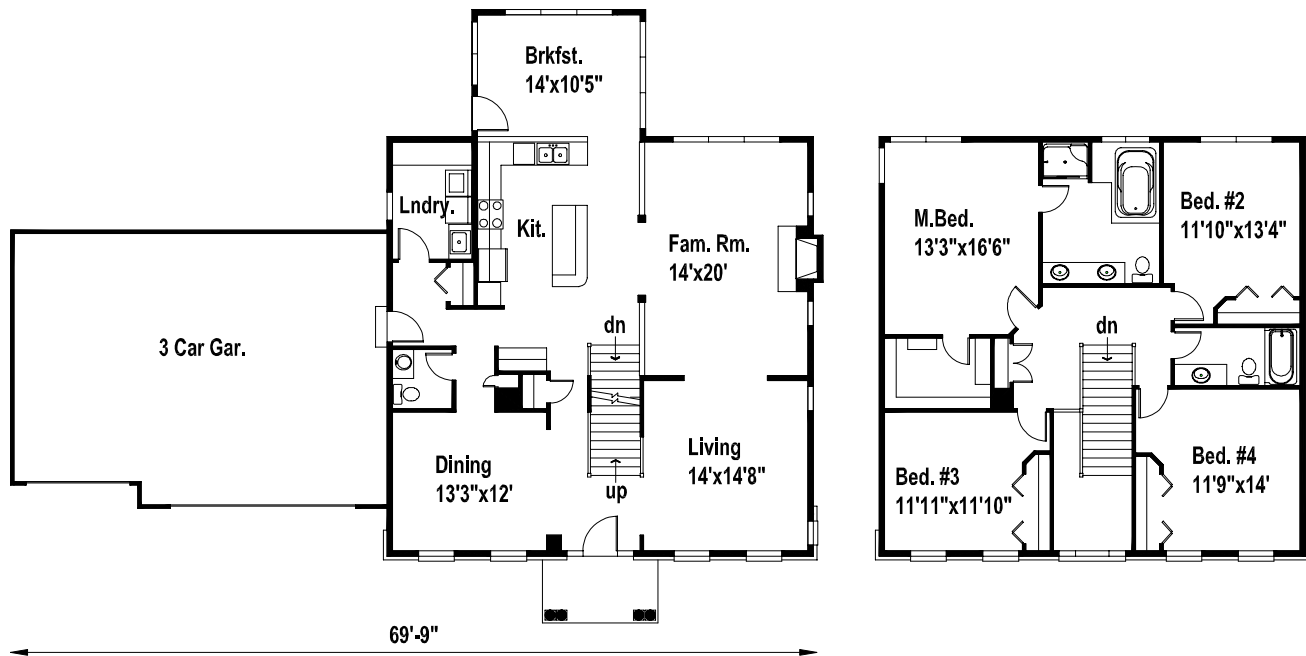

Osage

- The square footage and room sizes may vary.
- See construction documents for exact sizes.
- Plans can be built with either HCS or Prelude specs.

2732 finished sq. ft. 4 Bedroom