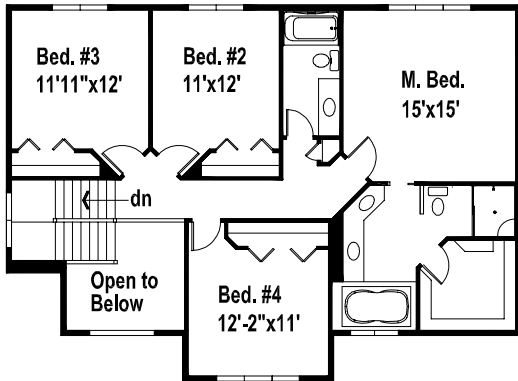

Avalon

- The square footage and room sizes may vary.
- See construction documents for exact sizes.
- Plans can be built with either HCS or Prelude specs.

2660 finished sq. ft. 4 Bedroom

www.hcsbuilders.com