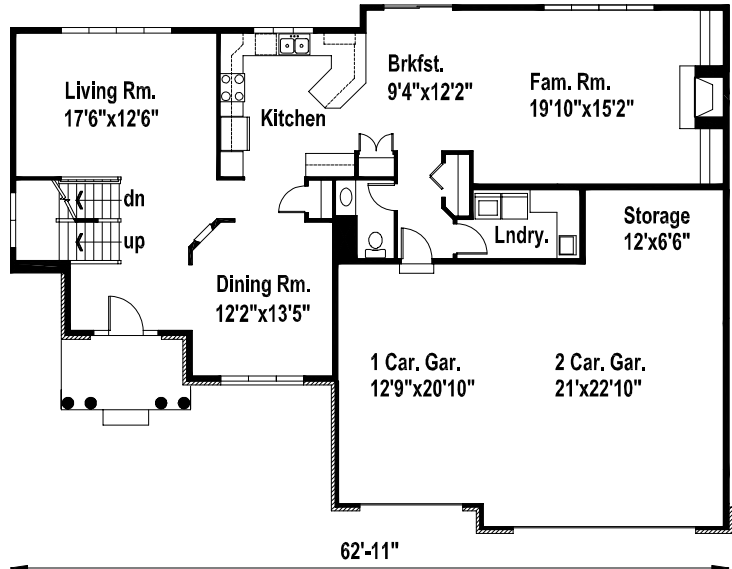

Avalon

- The square footage and room sizes may vary.
- See construction documents for exact sizes.
- Plans can be built with either HCS or Prelude specs.

2660 finished sq. ft. 4 Bedroom

www.hcsbuilders.com