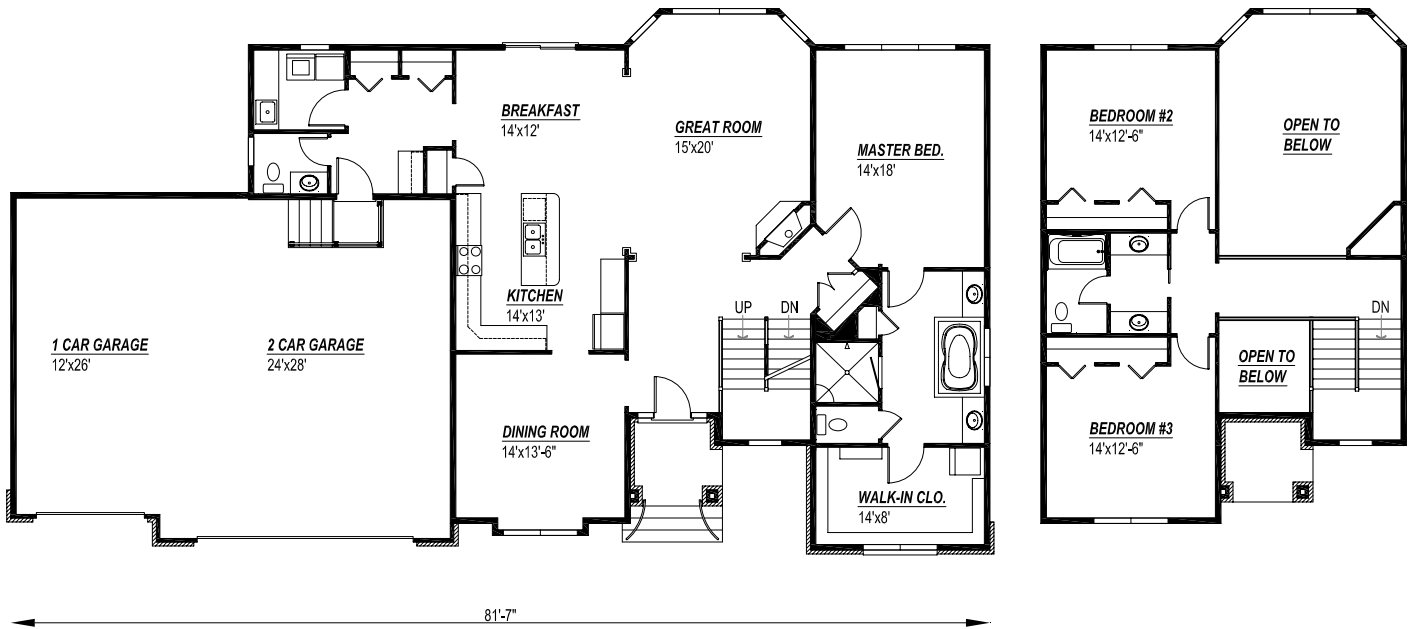

# Kelcey

- The square footage and room sizes may vary.
- See construction documents for exact sizes.
- Plans can be built with either HCS or Prelude specs.

*2655 finished sq. ft. 4 Bedroom*

[www.hcsbuilders.com](http://www.hcsbuilders.com)