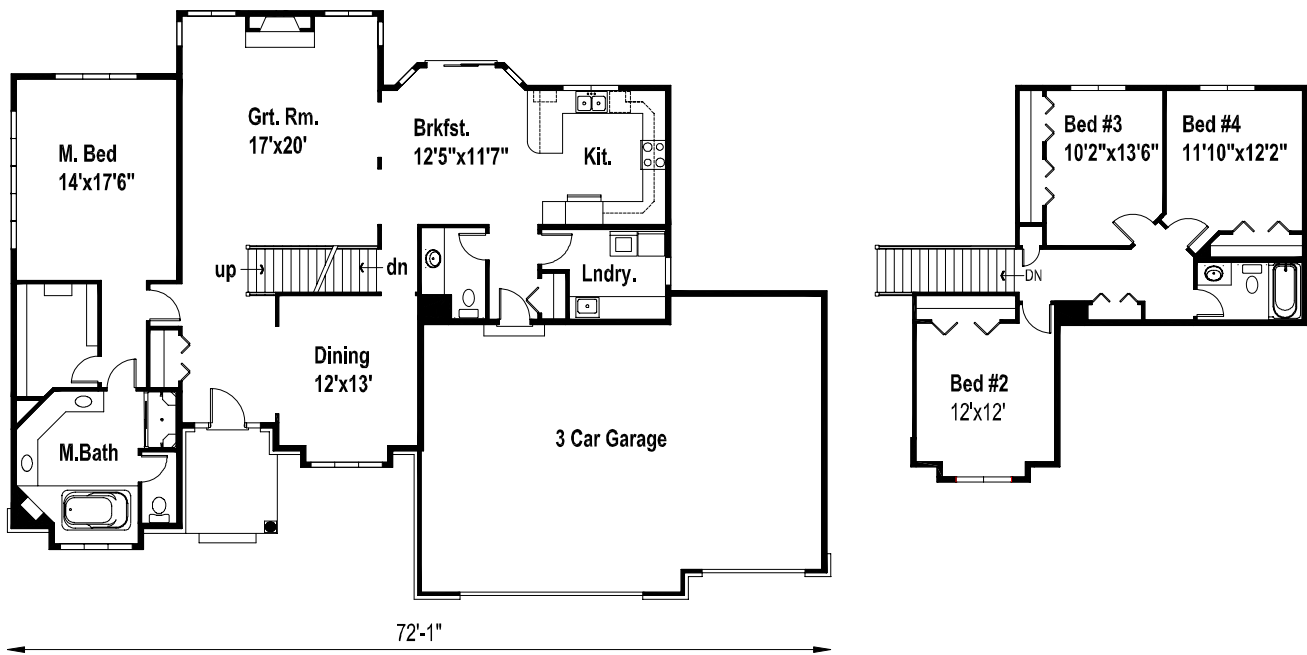

Lauren

- The square footage and room sizes may vary.
- See construction documents for exact sizes.
- Plans can be built with either HCS or Prelude specs.

2601 finished sq. ft. 4 Bedroom

www.hcsbuilders.com