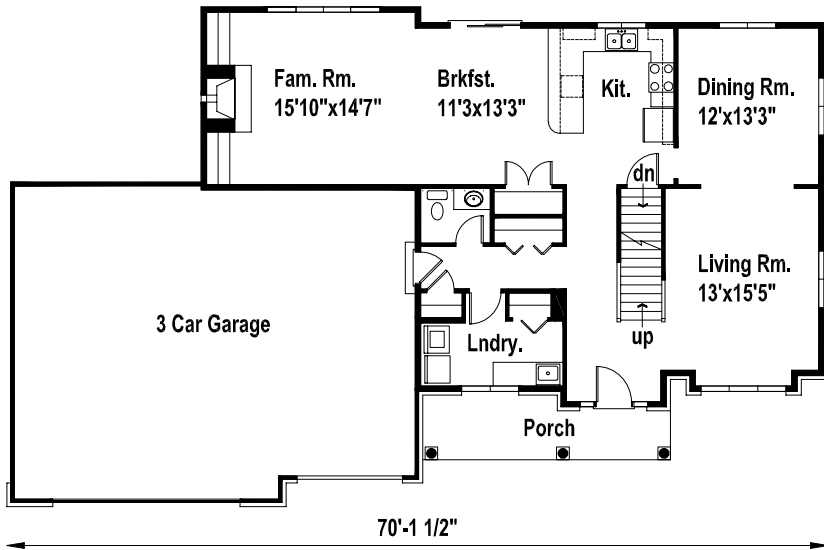

Augusta

- The square footage and room sizes may vary.
- See construction documents for exact sizes.
- Plans can be built with either HCS or Prelude specs.

2523 finished sq. ft. 4 Bedroom