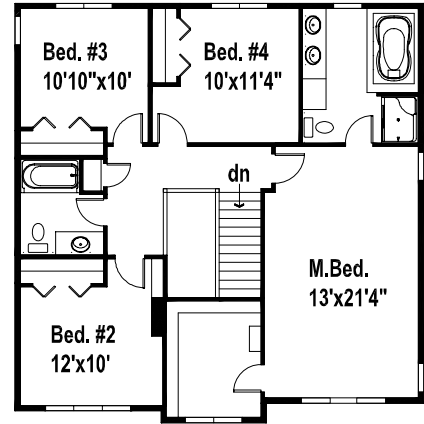

Augusta

- The square footage and room sizes may vary.
- See construction documents for exact sizes.
- Plans can be built with either HCS or Prelude specs.

2523 finished sq. ft. 4 Bedroom