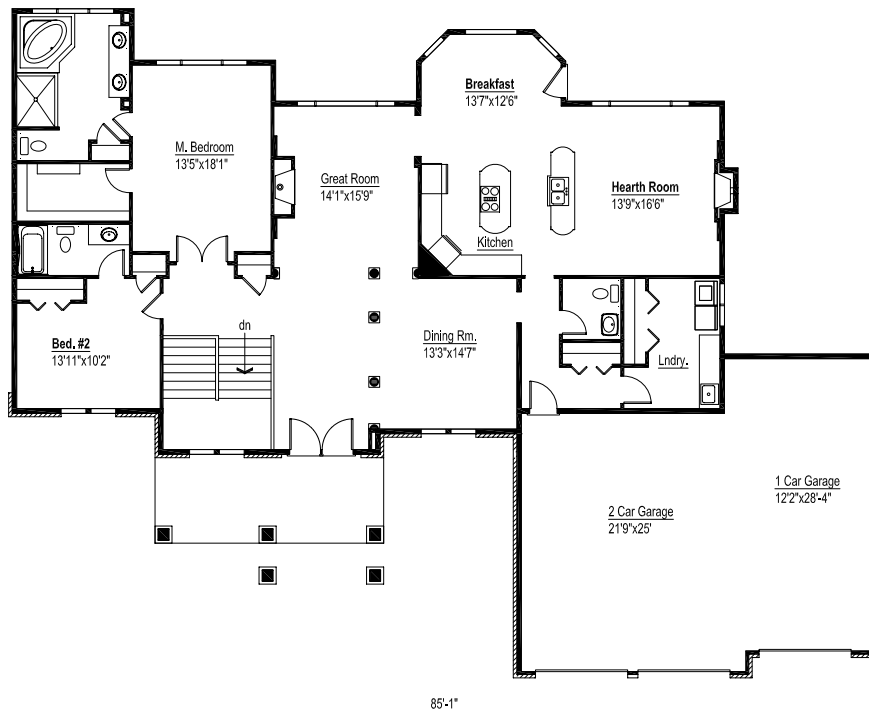

# Jennifer

- The square footage and room sizes may vary.
- See construction documents for exact sizes.
- Plans can be built with either HCS or Prelude specs.

2490 finished sq. ft. 2 Bedroom

[www.hcsbuilders.com](http://www.hcsbuilders.com)