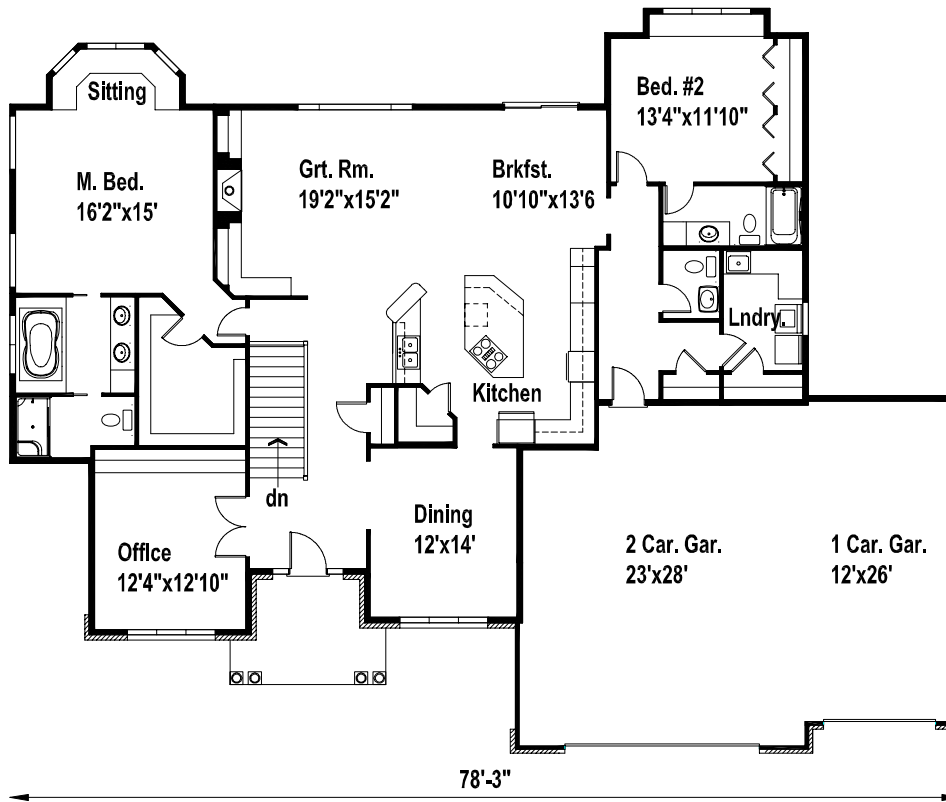

Julia

- The square footage and room sizes may vary.
- See construction documents for exact sizes.
- Plans can be built with either HCS or Prelude specs.

2466 finished sq. ft. 2 Bedroom

www.hcsbuilders.com