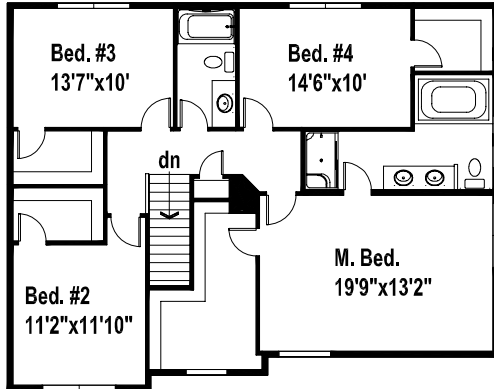

Jasmine

- The square footage and room sizes may vary.
- See construction documents for exact sizes.
- Plans can be built with either HCS or Prelude specs.

2391 finished sq. ft. 4 Bedroom

www.hcsbuilders.com