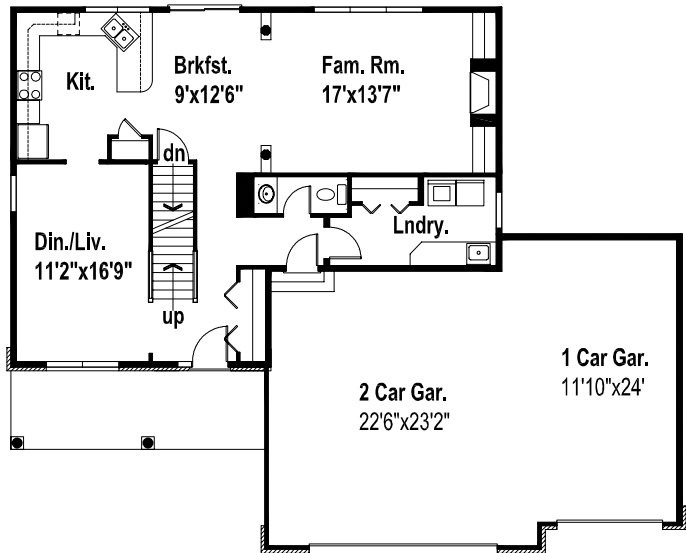

Jasmine

- The square footage and room sizes may vary.
- See construction documents for exact sizes.
- Plans can be built with either HCS or Prelude specs.

2391 finished sq. ft. 4 Bedroom

www.hcsbuilders.com