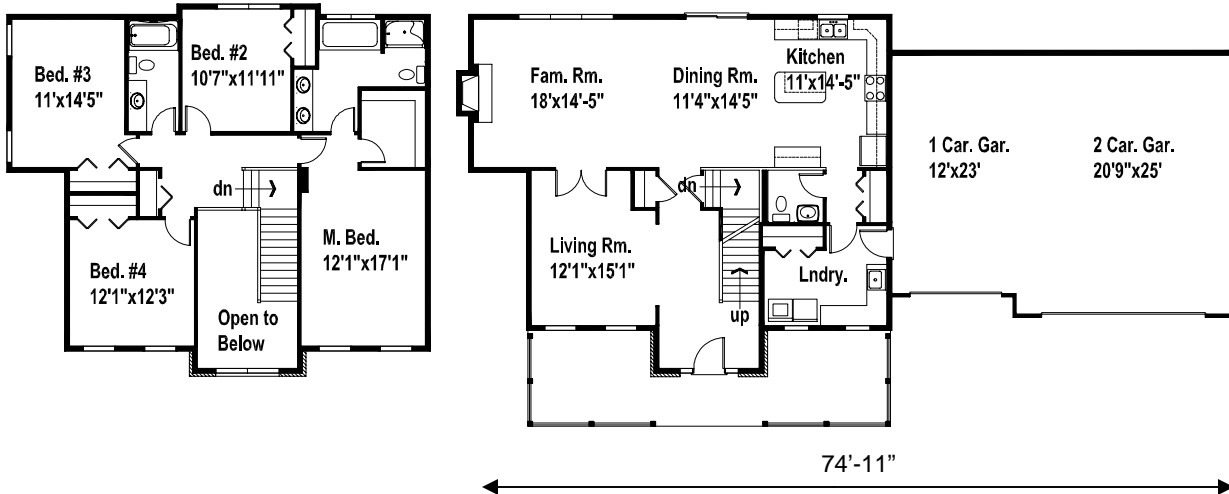

Jordan

- The square footage and room sizes may vary.
- See construction documents for exact sizes.
- Plans can be built with either HCS or Prelude specs.

2358 finished sq. ft. 4 Bedroom