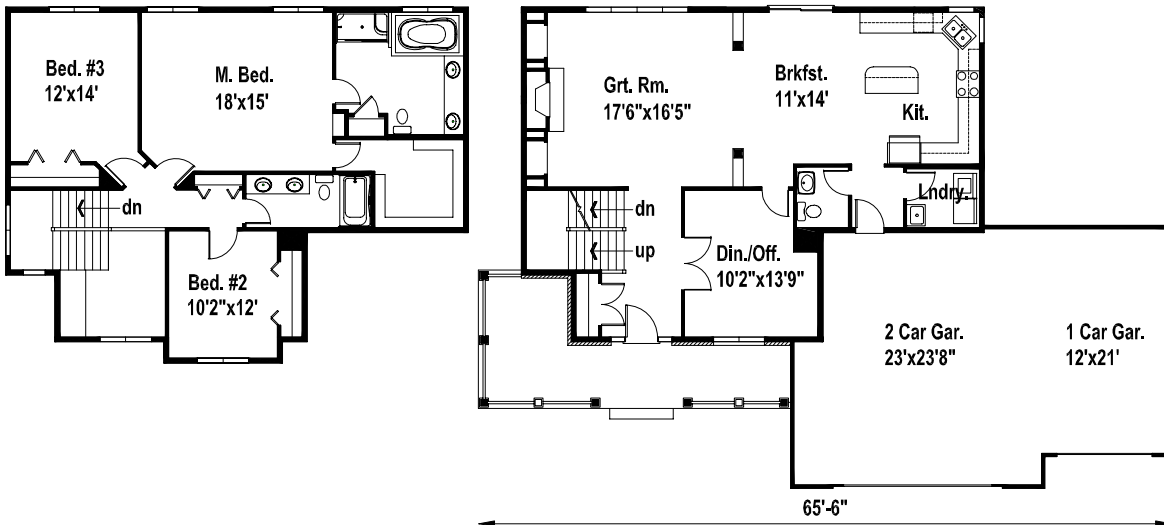

Cleveland

- The square footage and room sizes may vary.
- See construction documents for exact sizes.
- Plans can be built with either HCS or Prelude specs.

2247 finished sq. ft. 3 Bedroom

www.hcsbuilders.com