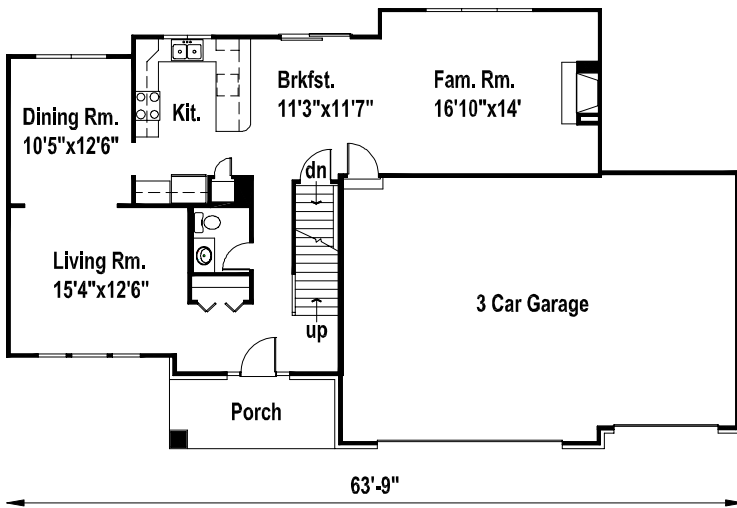

# Amburst

- The square footage and room sizes may vary.
- See construction documents for exact sizes.
- Plans can be built with either HCS or Prelude specs.

2211 finished sq. ft. 4 Bedroom