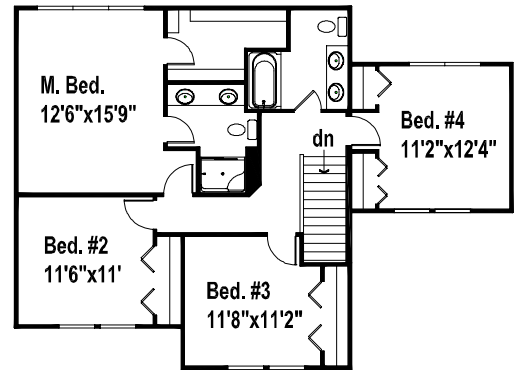

# Amburst

- The square footage and room sizes may vary.
- See construction documents for exact sizes.
- Plans can be built with either HCS or Prelude specs.

2211 finished sq. ft. 4 Bedroom