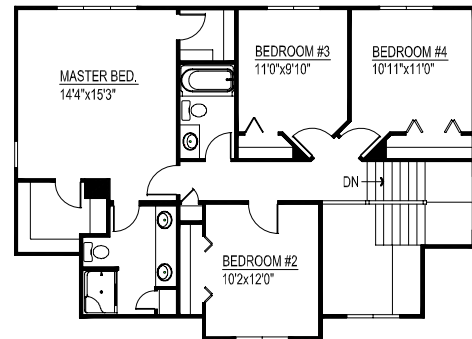

# Emma

- The square footage and room sizes may vary.
- See construction documents for exact sizes.
- Plans can be built with either HCS or Prelude specs.

2,153 finished sq. ft. 4 Bedroom