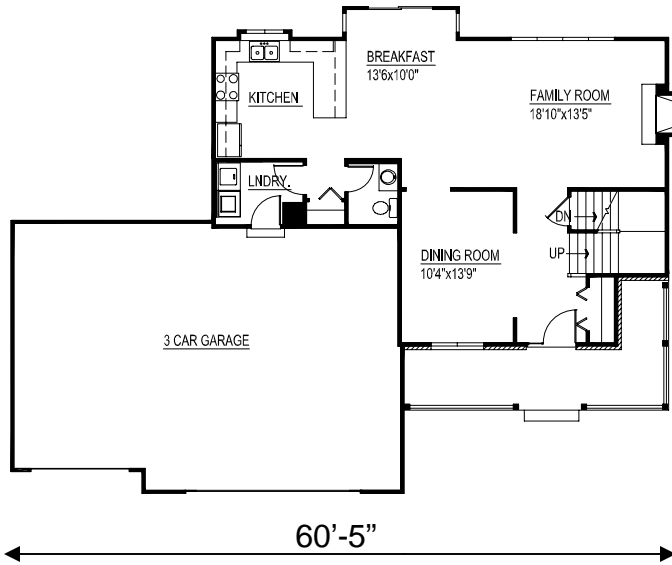

# Emma

- The square footage and room sizes may vary.
- See construction documents for exact sizes.
- Plans can be built with either HCS or Prelude specs.

2,153 finished sq. ft. 4 Bedroom