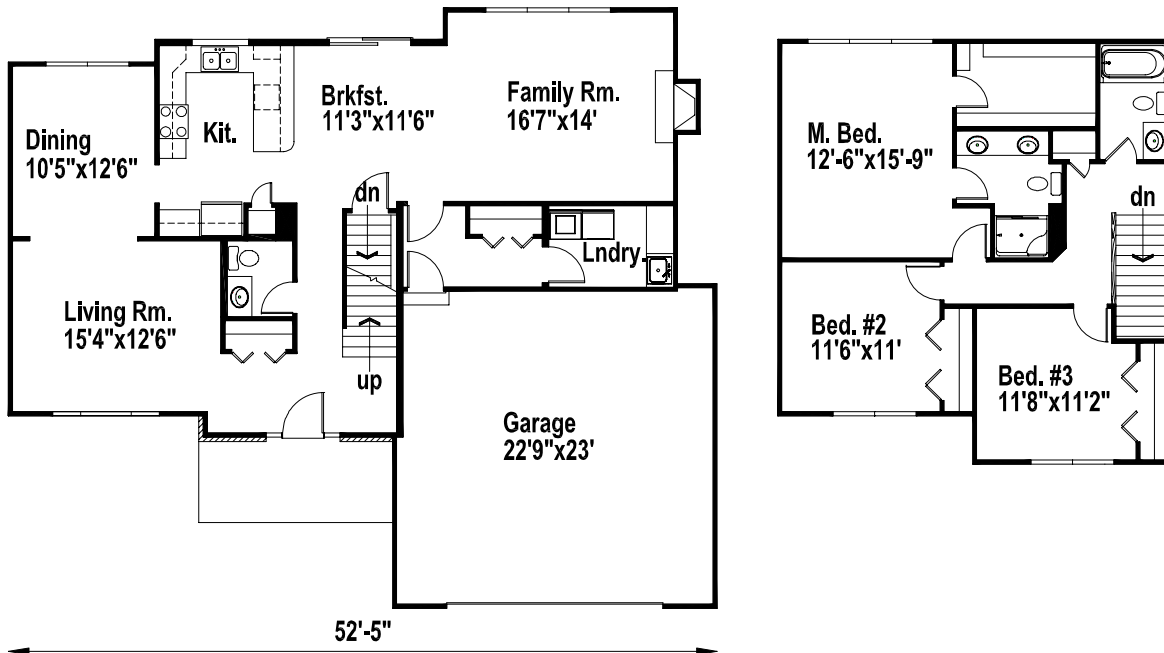

Clayton

- The square footage and room sizes may vary.
- See construction documents for exact sizes.
- Plans can be built with either HCS or Prelude specs.

2125 finished sq. ft. 3 Bedroom