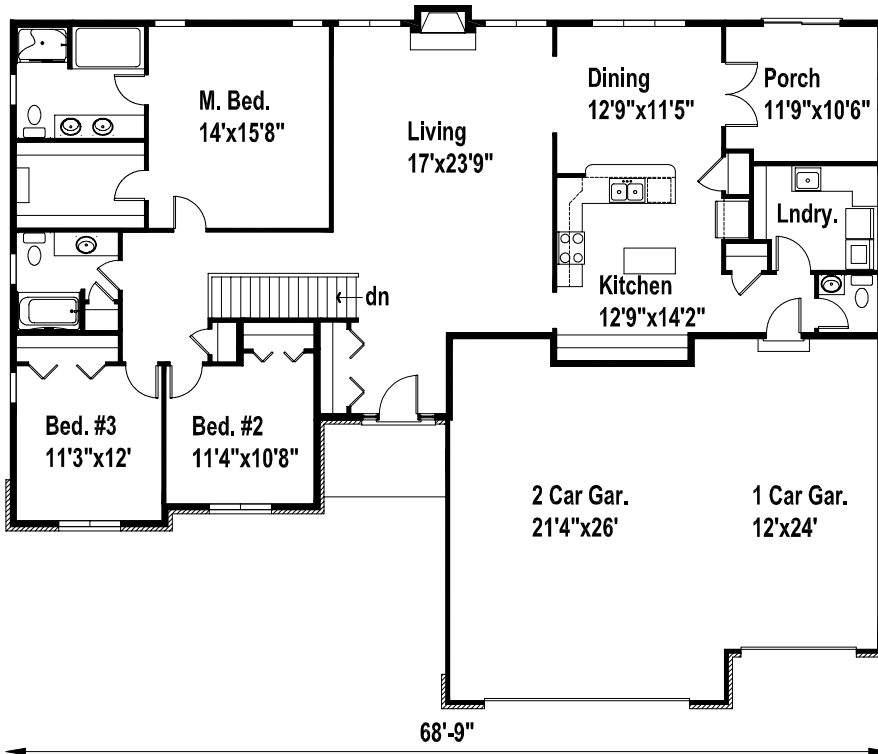

Austin

- The square footage and room sizes may vary.
- See construction documents for exact sizes.
- Plans can be built with either HCS or Prelude specs.

2099 finished sq. ft. 3 Bedroom