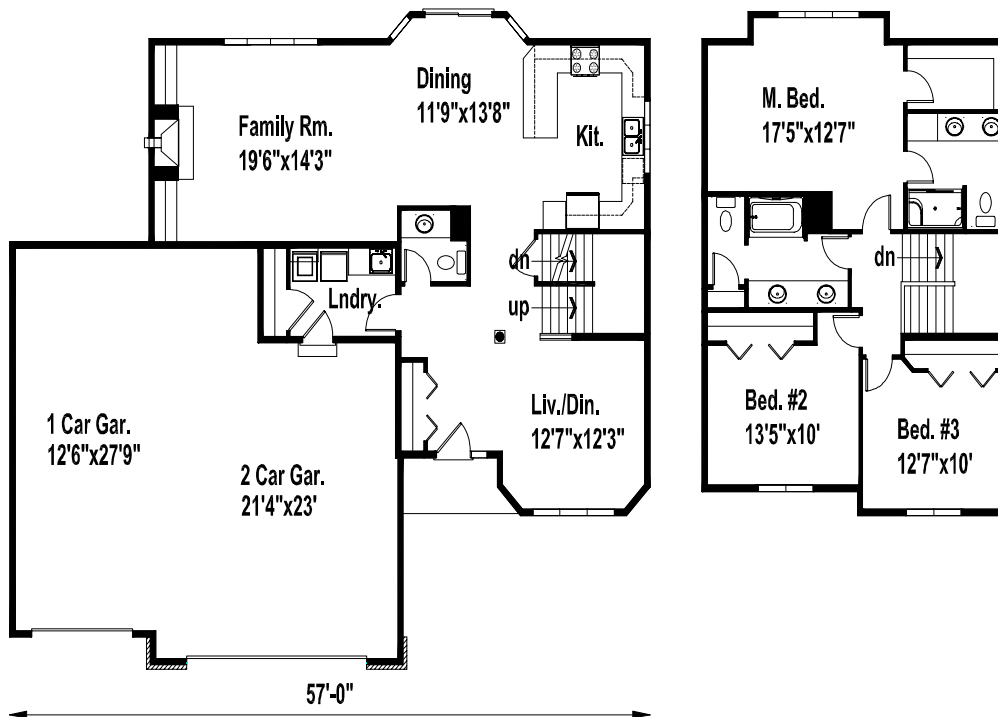

# Sinclair

- The square footage and room sizes may vary.
- See construction documents for exact sizes.
- Plans can be built with either HCS or Prelude specs.

*2072 finished sq. ft. 3 Bedroom*

[www.hcsbuilders.com](http://www.hcsbuilders.com)