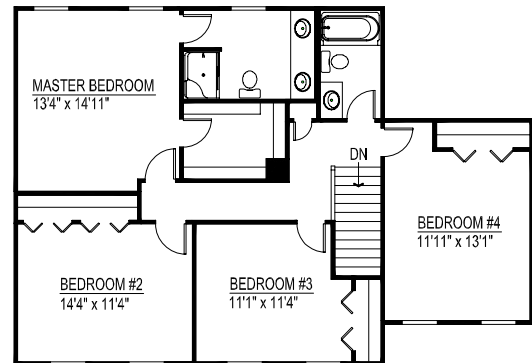

Pinnacle

54'-4"

- The square footage and room sizes may vary.
- See construction documents for exact sizes.
- Plans can be built with either HCS or Prelude specs.

2,062 finished sq. ft. 4 Bedroom

www.hcsbuilders.com