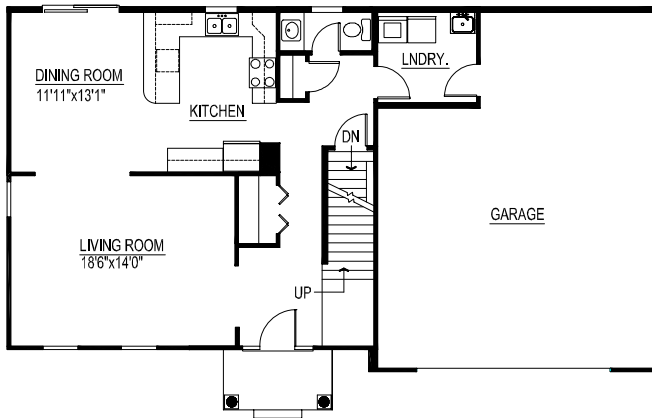

Pinnacle

54'-4"

- The square footage and room sizes may vary.
- See construction documents for exact sizes.
- Plans can be built with either HCS or Prelude specs.

2,062 finished sq. ft. 4 Bedroom

www.hcsbuilders.com