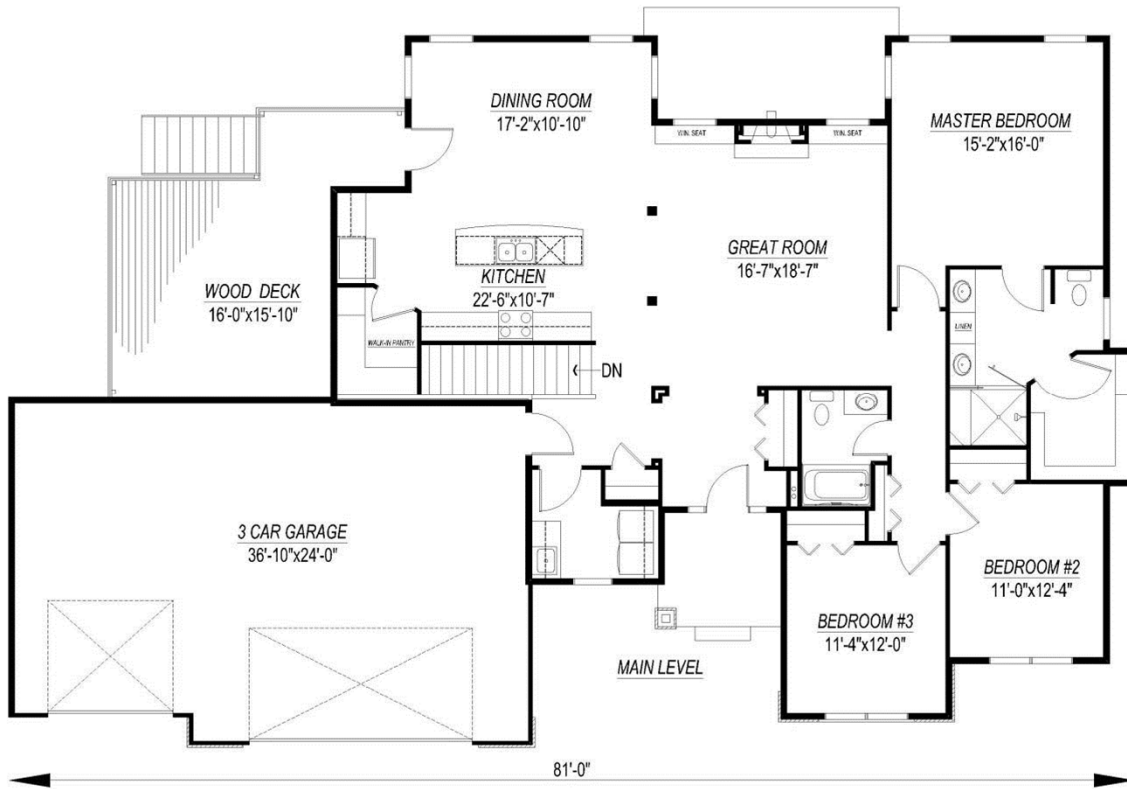

■ Kenley

- The square footage and room sizes may vary.
- See construction documents for exact sizes.
- Plans can be built with either HCS or Prelude specs.

2035 finished sq. ft. 3 Bedroom