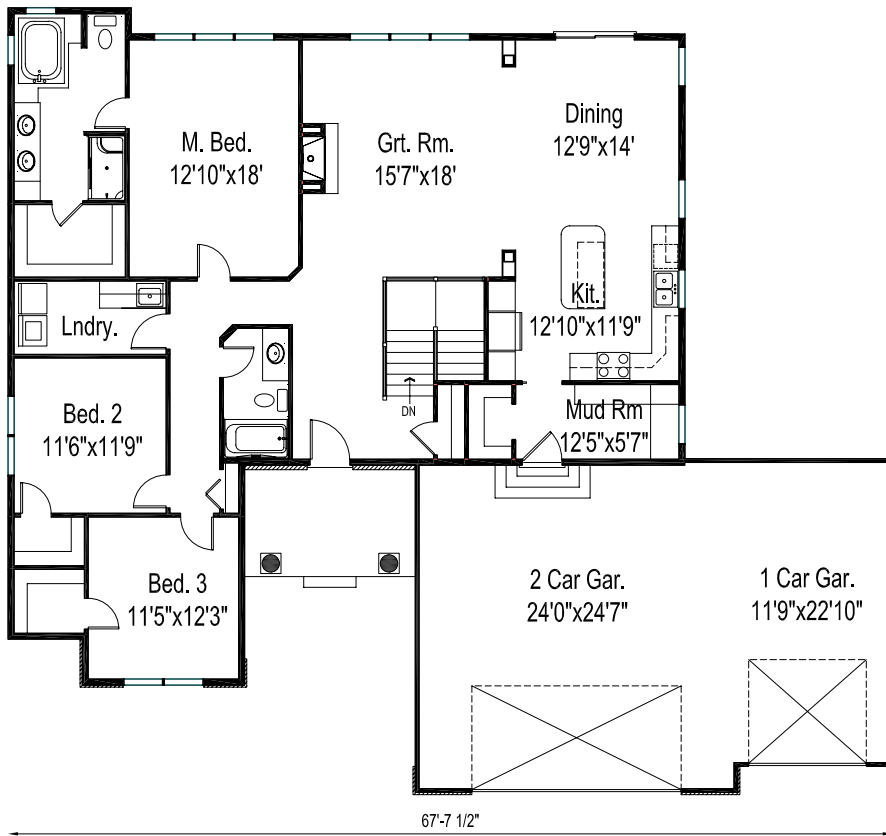

# Brynn

- The square footage and room sizes may vary.
- See construction documents for exact sizes.
- Plans can be built with either HCS or Prelude specs.

2008 finished sq. ft. 3 Bedroom

[www.hcsbuilders.com](http://www.hcsbuilders.com)