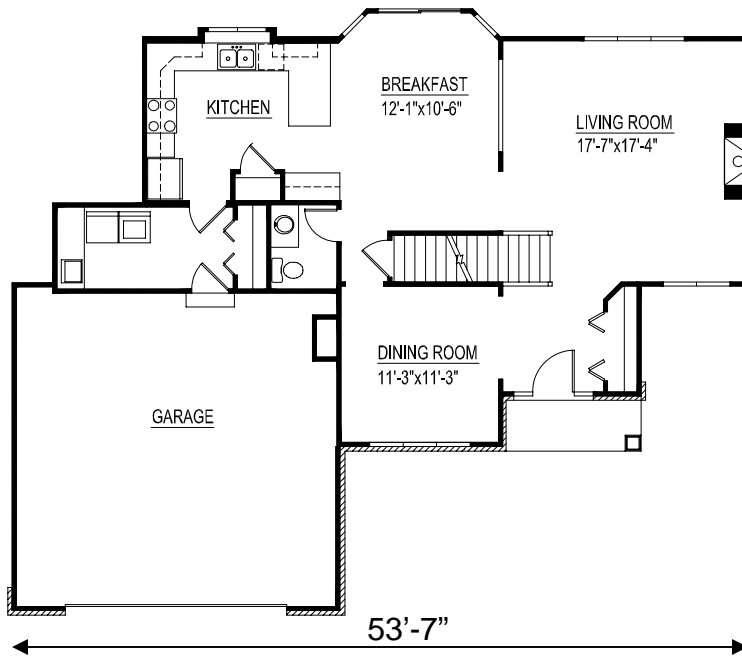

# ■ Delaney

- The square footage and room sizes may vary.
- See construction documents for exact sizes.
- Plans can be built with either HCS or Prelude specs.

*1955 finished sq. ft. 3 Bedroom*