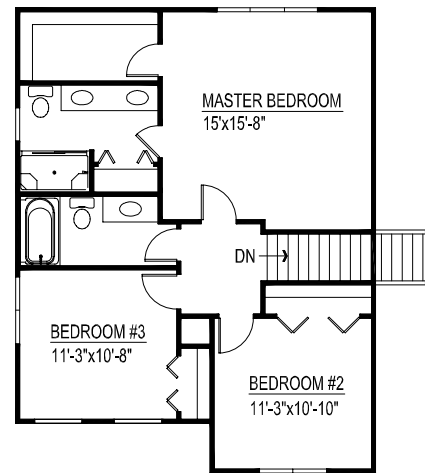

# ■ Delaney

- The square footage and room sizes may vary.
- See construction documents for exact sizes.
- Plans can be built with either HCS or Prelude specs.

*1955 finished sq. ft. 3 Bedroom*