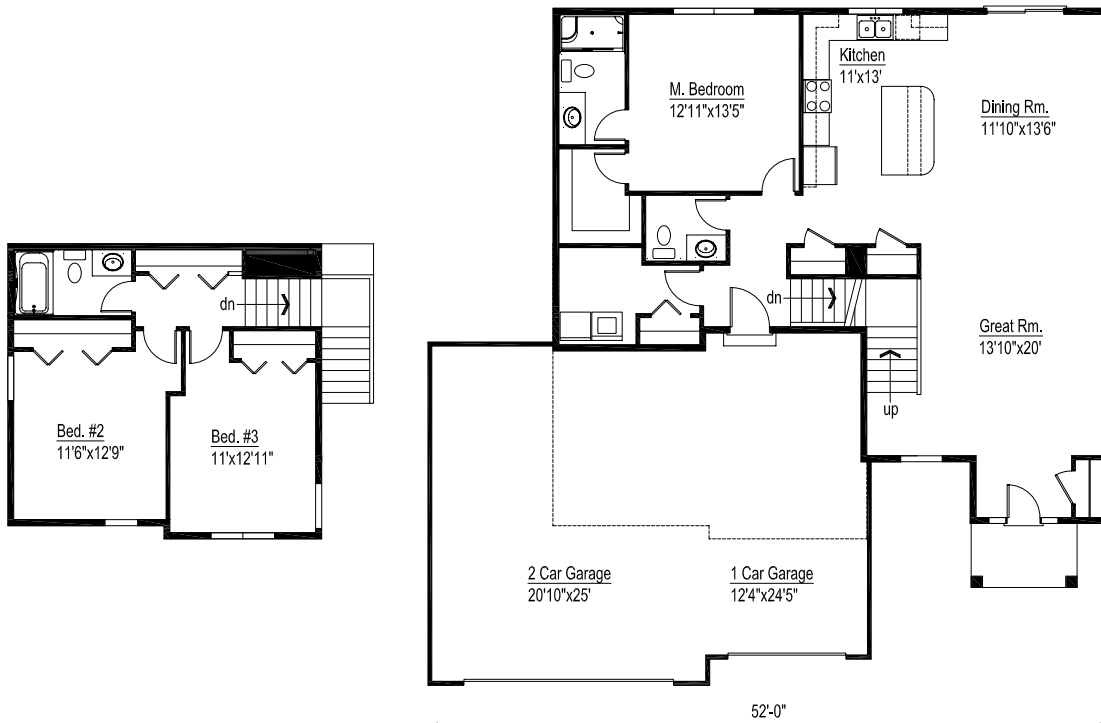

# Kaleb

- The square footage and room sizes may vary.
- See construction documents for exact sizes.
- Plans can be built with either HCS or Prelude specs.

1792 finished sq. ft. 3 Bedroom

[www.hcsbuilders.com](http://www.hcsbuilders.com)