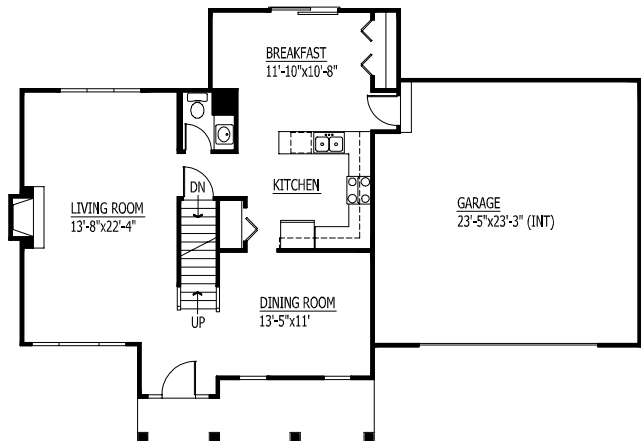

Charleston

55'-9"

- The square footage and room sizes may vary.
- See construction documents for exact sizes.
- Plans can be built with either HCS or Prelude specs.

1766 finished sq. ft. 3 Bedroom