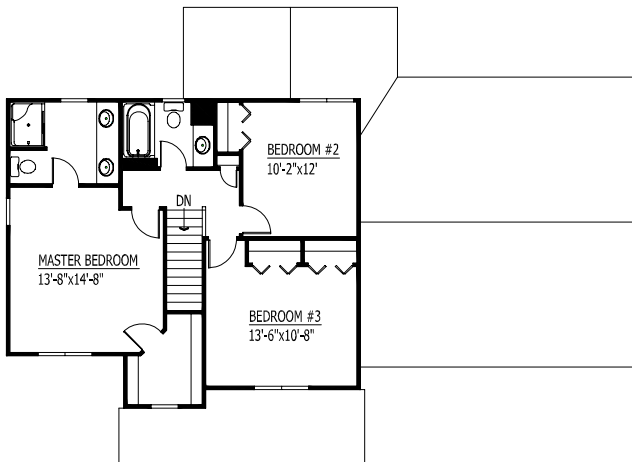

Charleston

55'-9"

- The square footage and room sizes may vary.
- See construction documents for exact sizes.
- Plans can be built with either HCS or Prelude specs.

1766 finished sq. ft. 3 Bedroom