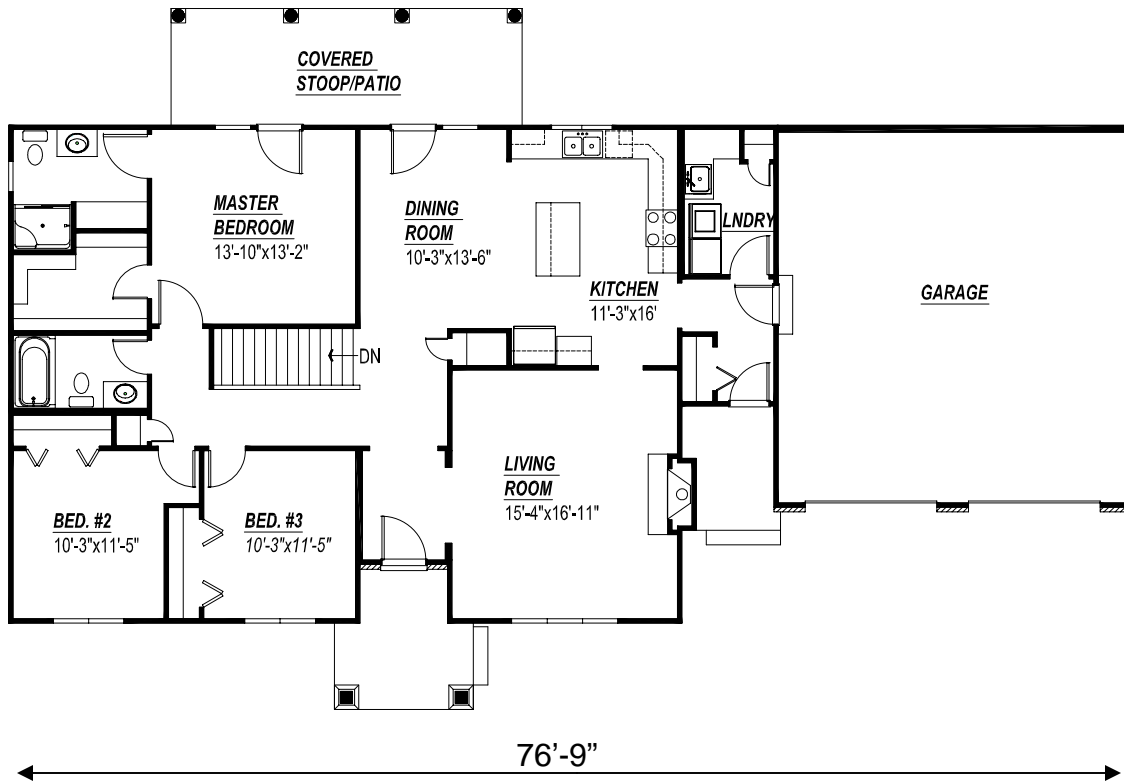

Dover

- The square footage and room sizes may vary.
- See construction documents for exact sizes.
- Plans can be built with either HCS or Prelude specs.

1707 finished sq. ft. 3 Bedroom