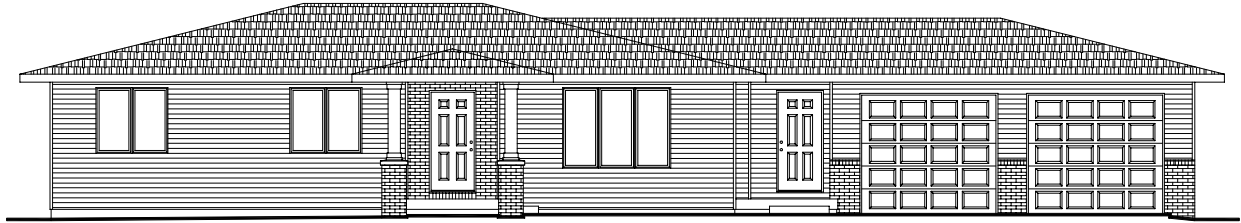

Dover

- The square footage and room sizes may vary.
- See construction documents for exact sizes.
- Plans can be built with either HCS or Prelude specs.

1707 finished sq. ft. 3 Bedroom