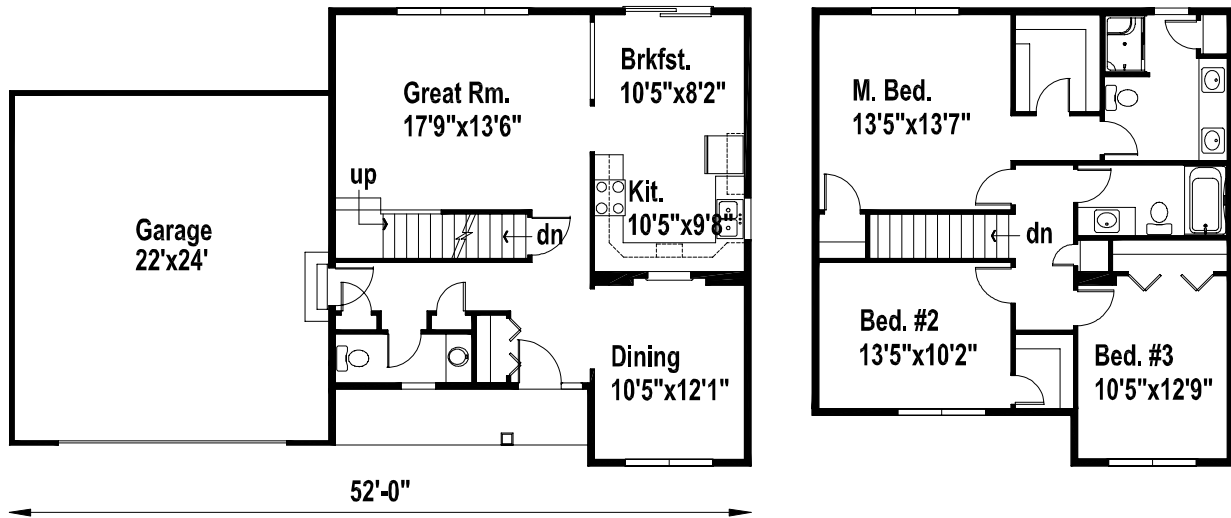

# Kinsey

- The square footage and room sizes may vary.
- See construction documents for exact sizes.
- Plans can be built with either HCS or Prelude specs.

1706 finished sq. ft. 3 Bedroom

[www.hcsbuilders.com](http://www.hcsbuilders.com)