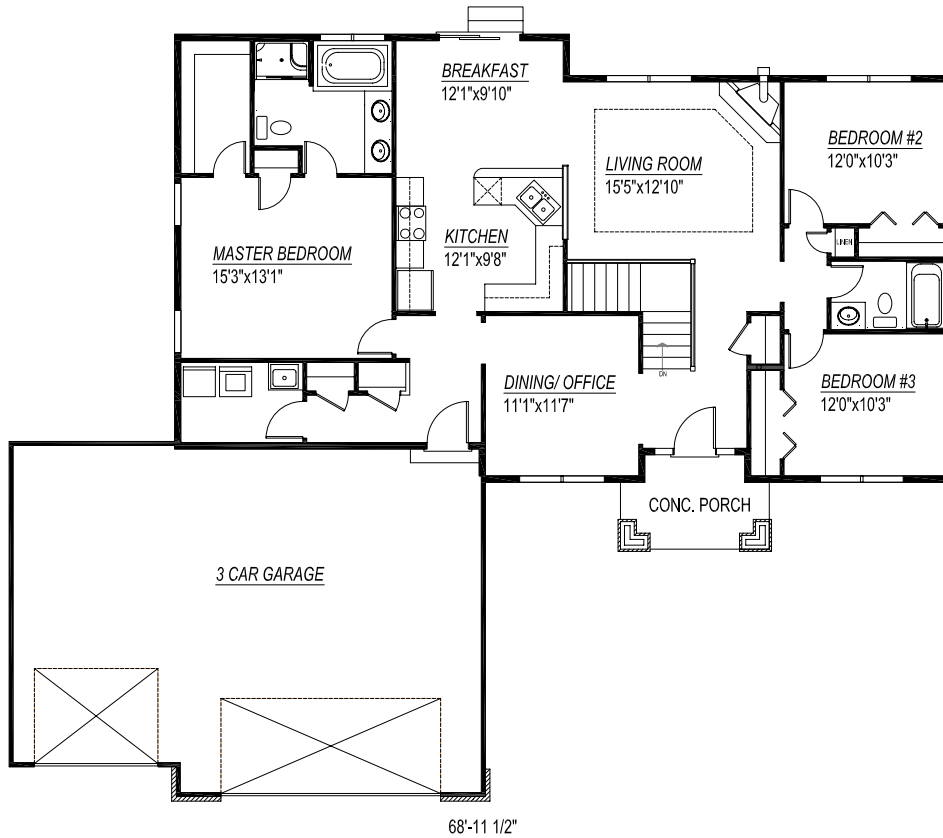

Greta

- The square footage and room sizes may vary.
- See construction documents for exact sizes.
- Plans can be built with either HCS or Prelude specs.

1702 finished sq. ft. 3 Bedroom

www.hcsbuilders.com