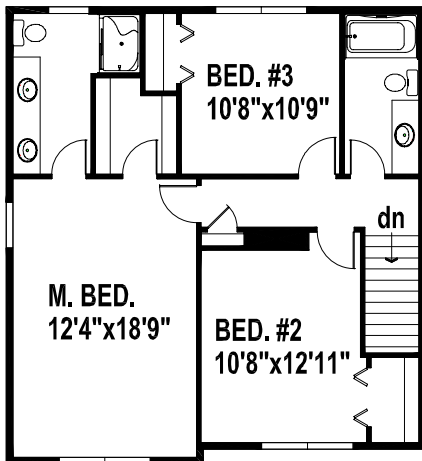

Arlington

- The square footage and room sizes may vary.
- See construction documents for exact sizes.
- Plans can be built with either HCS or Prelude specs.

1689 finished sq. ft. 3 Bedroom