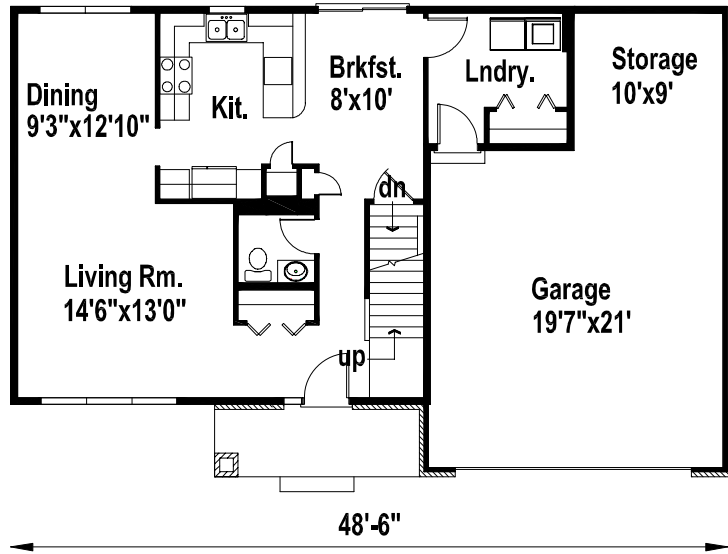

Arlington

- The square footage and room sizes may vary.
- See construction documents for exact sizes.
- Plans can be built with either HCS or Prelude specs.

1689 finished sq. ft. 3 Bedroom