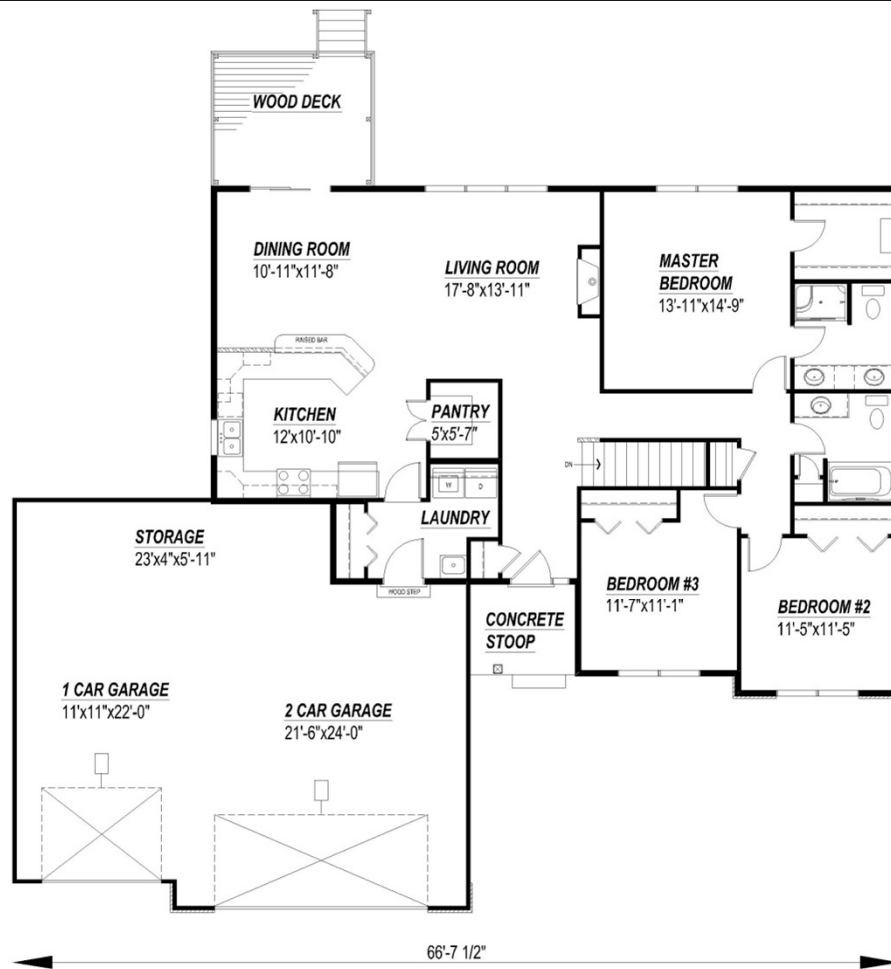

Ruth

- The square footage and room sizes may vary.
- See construction documents for exact sizes.
- Plans can be built with either HCS or Prelude specs.

1685 finished sq. ft. 3 Bedroom