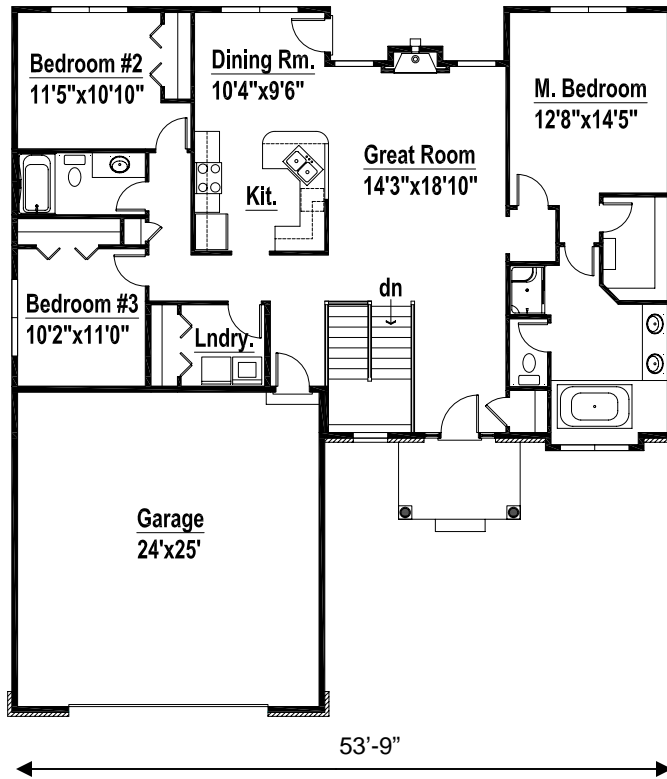

Andrew

- The square footage and room sizes may vary.
- See construction documents for exact sizes.
- Plans can be built with either HCS or Prelude specs.

1685 finished sq. ft. 3 Bedroom