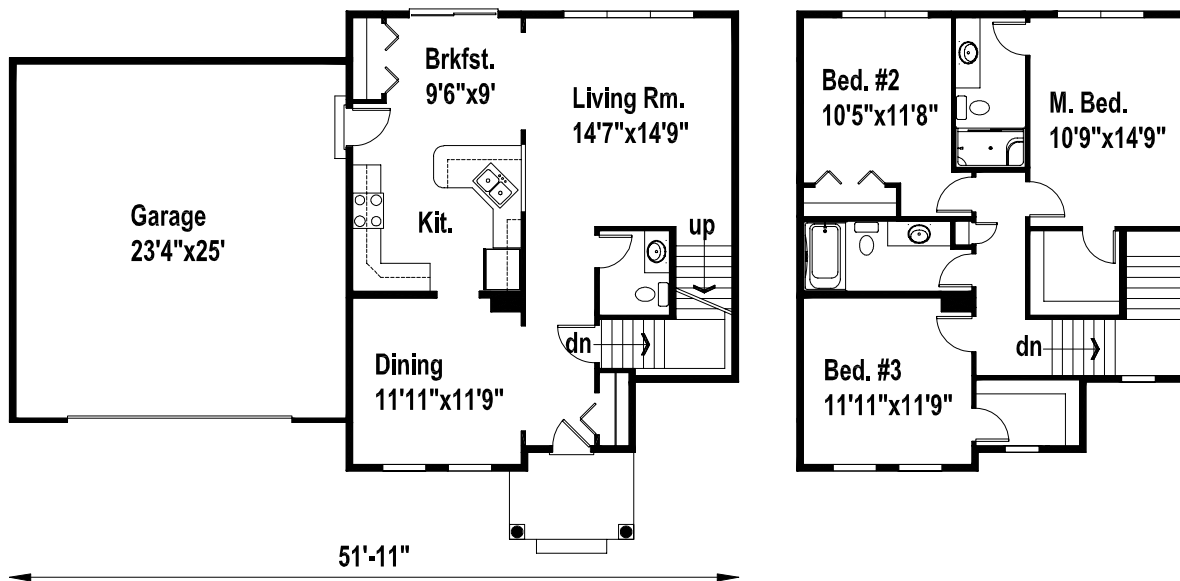

# Fairmont

- The square footage and room sizes may vary.
- See construction documents for exact sizes.
- Plans can be built with either HCS or Prelude specs.

1658 finished sq. ft. 3 Bedroom

[www.hcsbuilders.com](http://www.hcsbuilders.com)