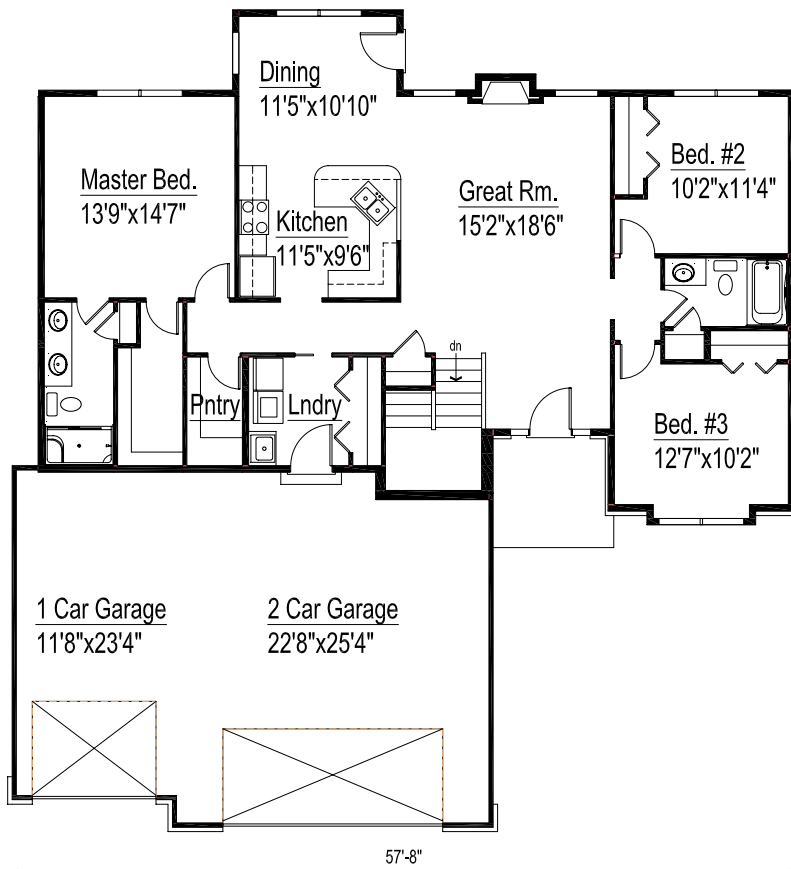

# Rachel

- The square footage and room sizes may vary.
- See construction documents for exact sizes.
- Plans can be built with either HCS or Prelude specs.

1643 finished sq. ft. 3 Bedroom

[www.hcsbuilders.com](http://www.hcsbuilders.com)