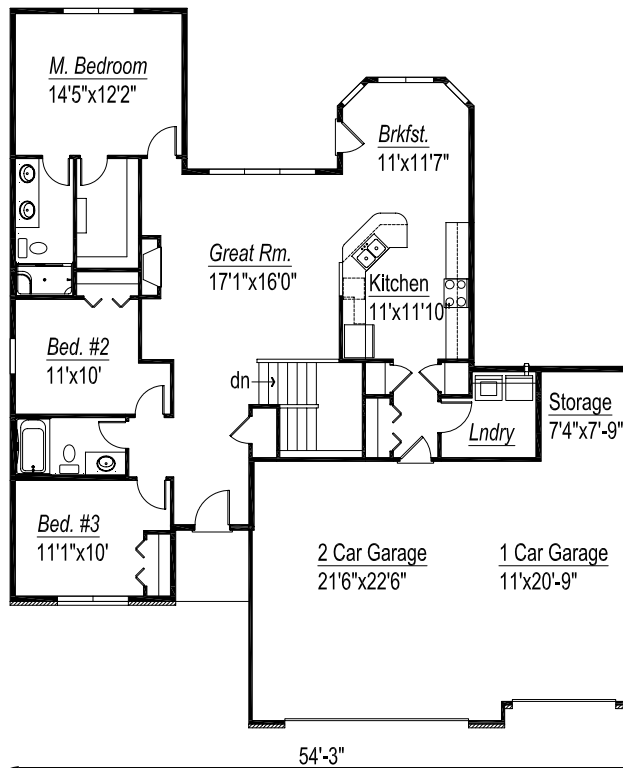

# Tristan

- The square footage and room sizes may vary.
- See construction documents for exact sizes.
- Plans can be built with either HCS or Prelude specs.

1596 finished sq. ft. 3 Bedroom