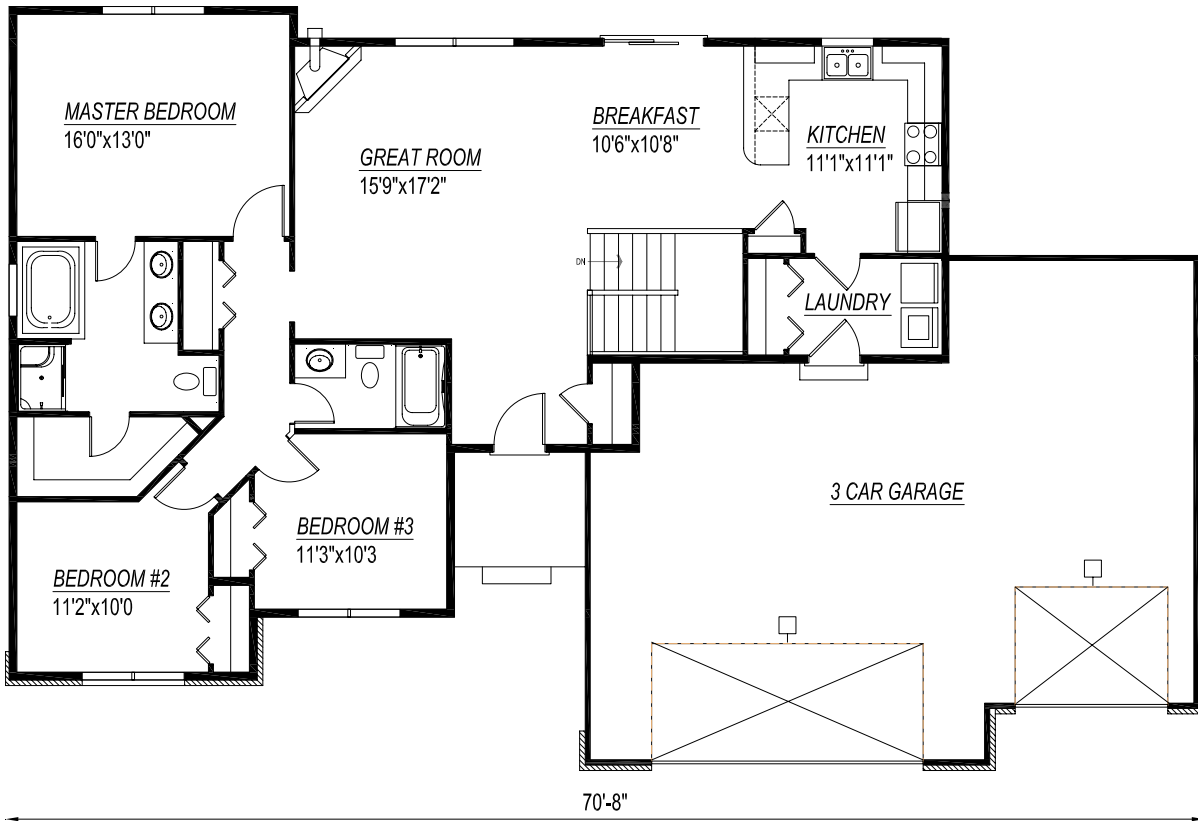

Kylie

- The square footage and room sizes may vary.
- See construction documents for exact sizes.
- Plans can be built with either HCS or Prelude specs.

1596 finished sq. ft. 3 Bedroom

www.hcsbuilders.com