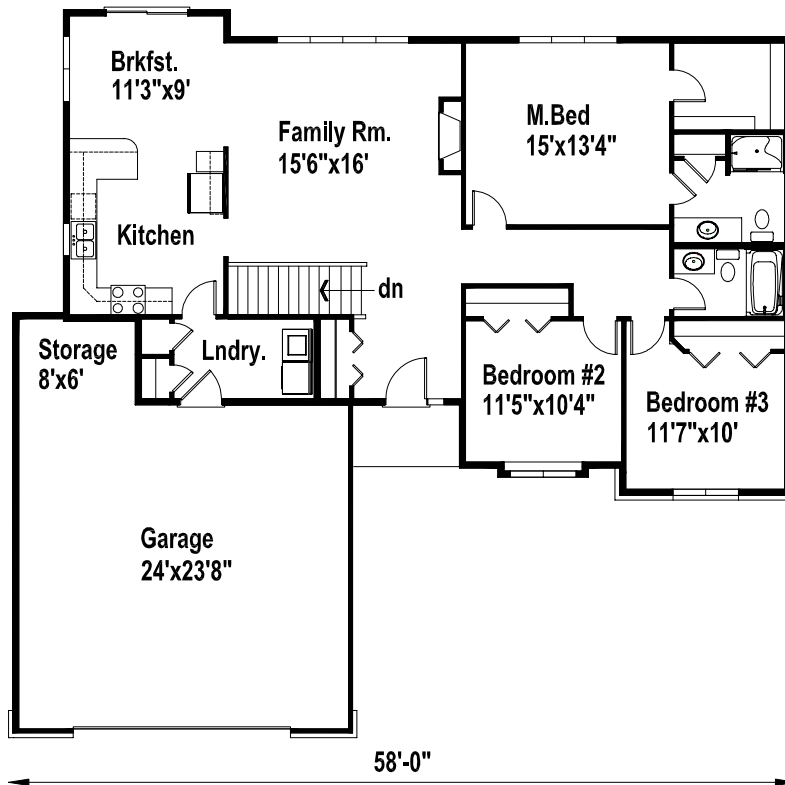

# Covington

- The square footage and room sizes may vary.
- See construction documents for exact sizes.
- Plans can be built with either HCS or Prelude specs.

1589 finished sq. ft. 3 Bedroom