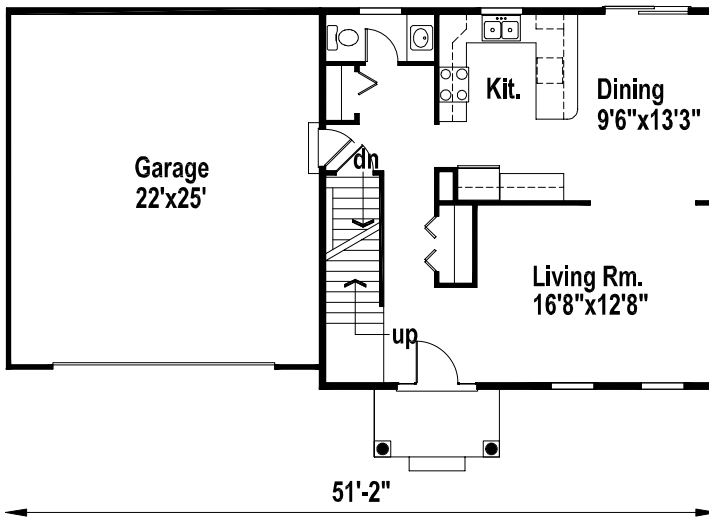

Kincaid

- The square footage and room sizes may vary.
- See construction documents for exact sizes.
- Plans can be built with either HCS or Prelude specs.

1571 finished sq. ft. 3 Bedroom