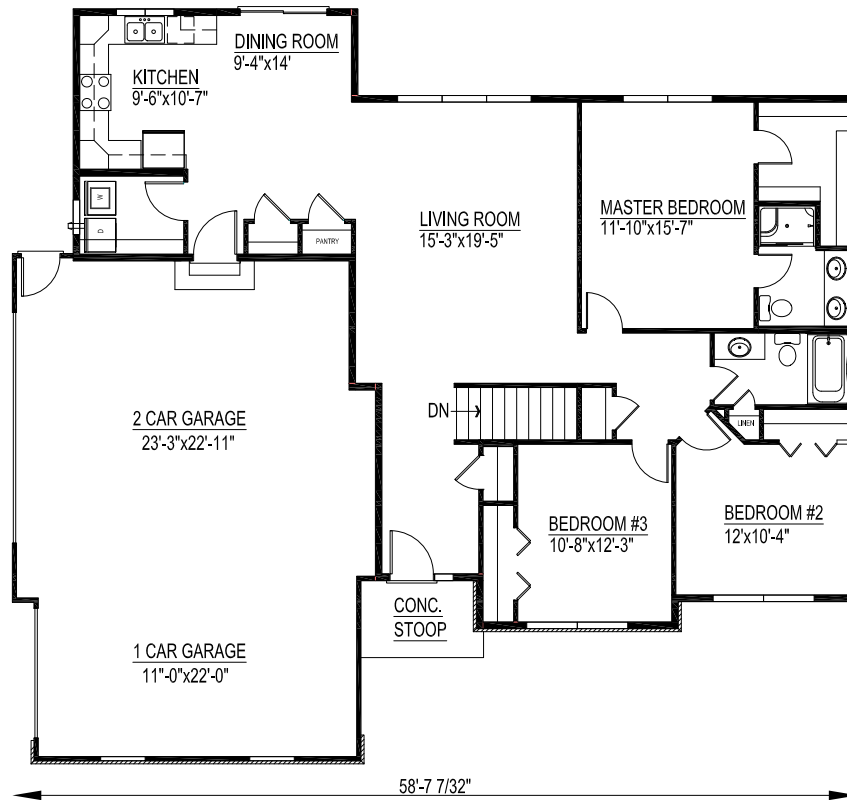

Amber

- The square footage and room sizes may vary.
- See construction documents for exact sizes.
- Plans can be built with either HCS or Prelude specs.

1564 finished sq. ft. 3 Bedroom