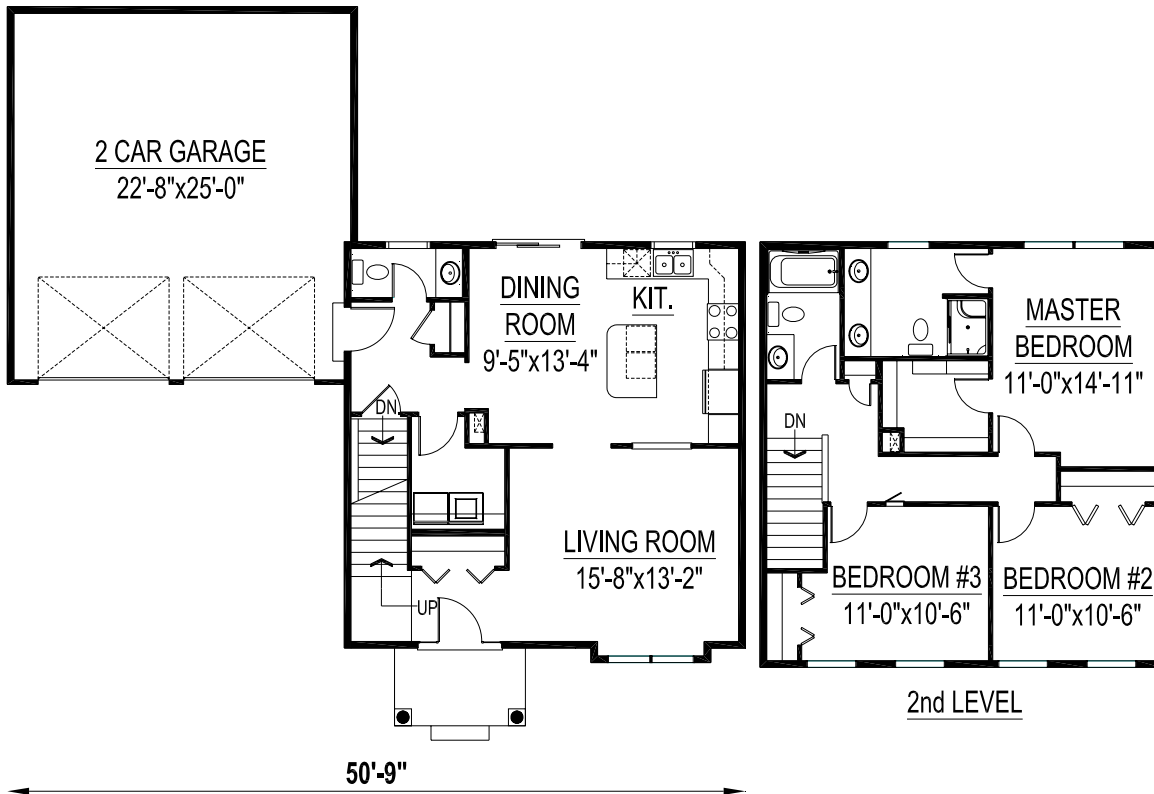

Monica

- The square footage and room sizes may vary.
- See construction documents for exact sizes.
- Plans can be built with either HCS or Prelude specs.

1546 finished sq. ft. 3 Bedroom

www.hcsbuilders.com