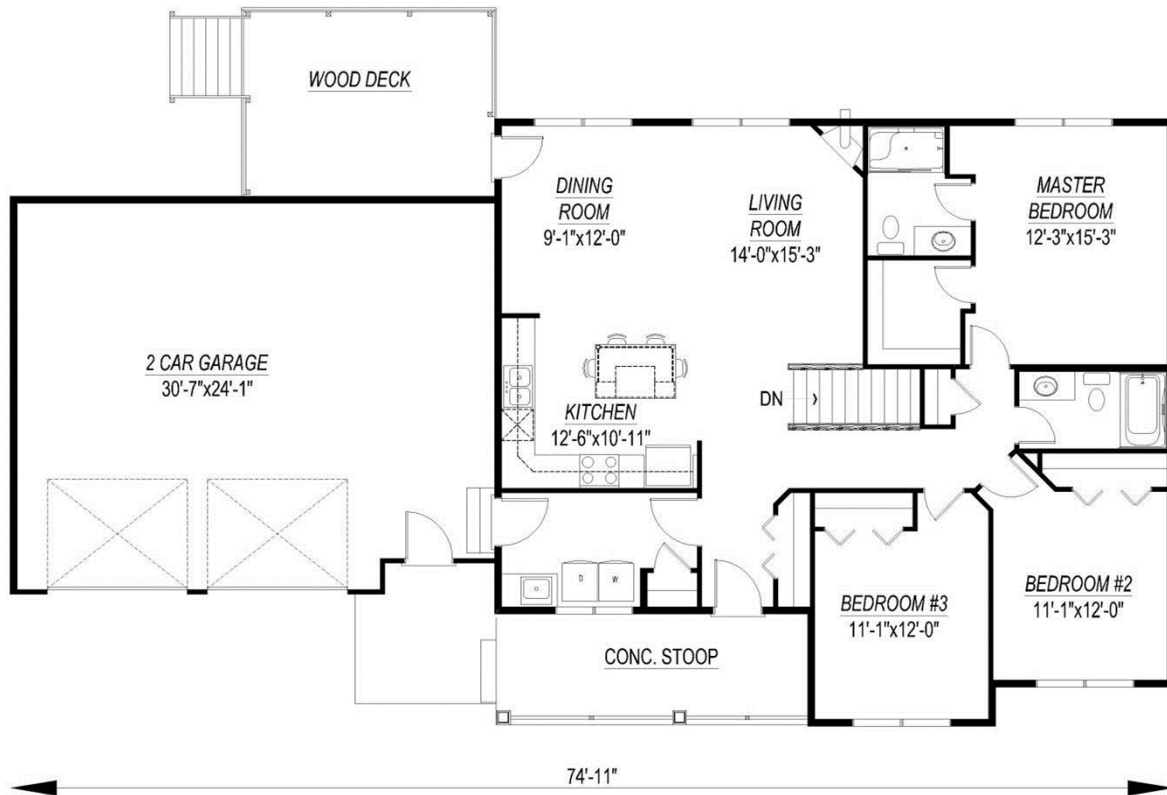

■ Callaway

- The square footage and room sizes may vary.
- See construction documents for exact sizes.
- Plans can be built with either HCS or Prelude specs.

1536 finished sq. ft. 3 Bedroom