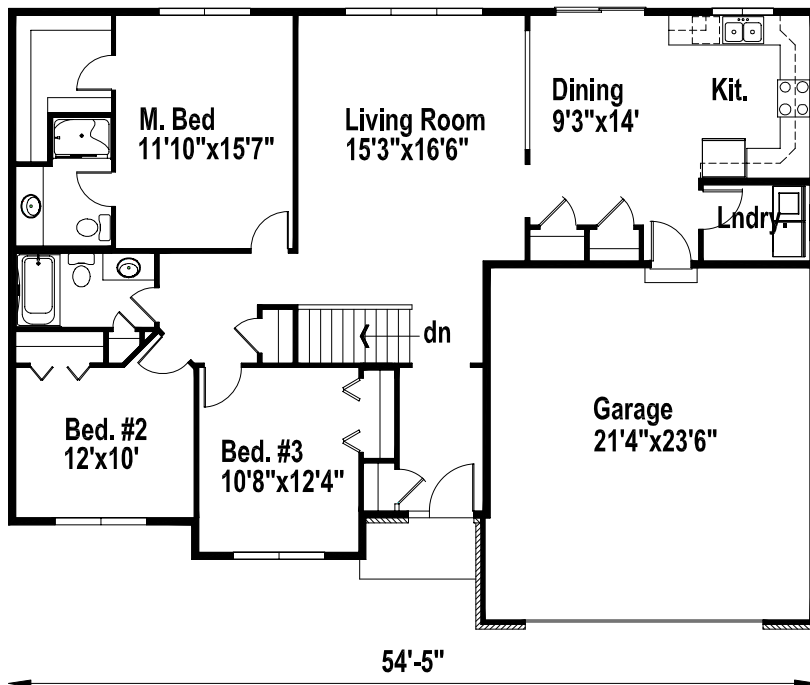

Lancaster

- The square footage and room sizes may vary.
- See construction documents for exact sizes.
- Plans can be built with either HCS or Prelude specs.

1534 finished sq. ft. 3 Bedroom