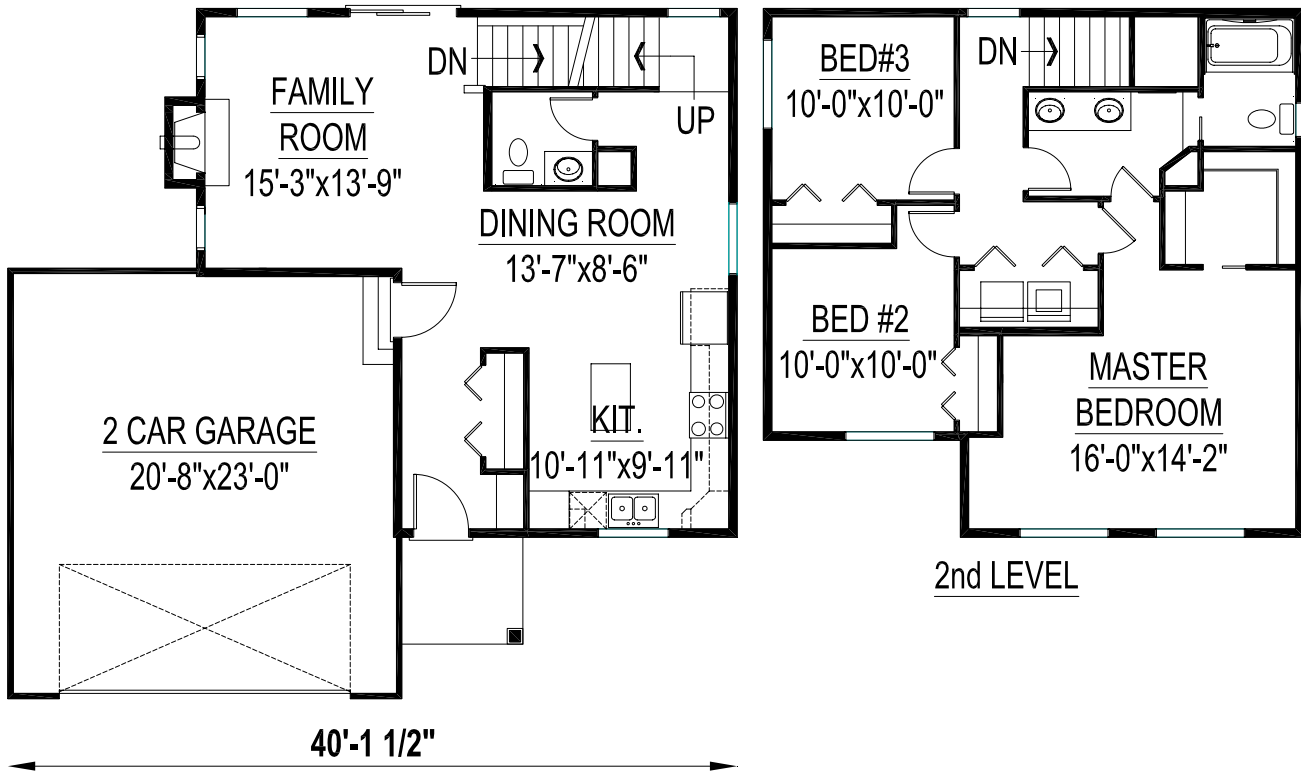

# Joey

- The square footage and room sizes may vary.
- See construction documents for exact sizes.
- Plans can be built with either HCS or Prelude specs.

1517 finished sq. ft. 3 Bedroom