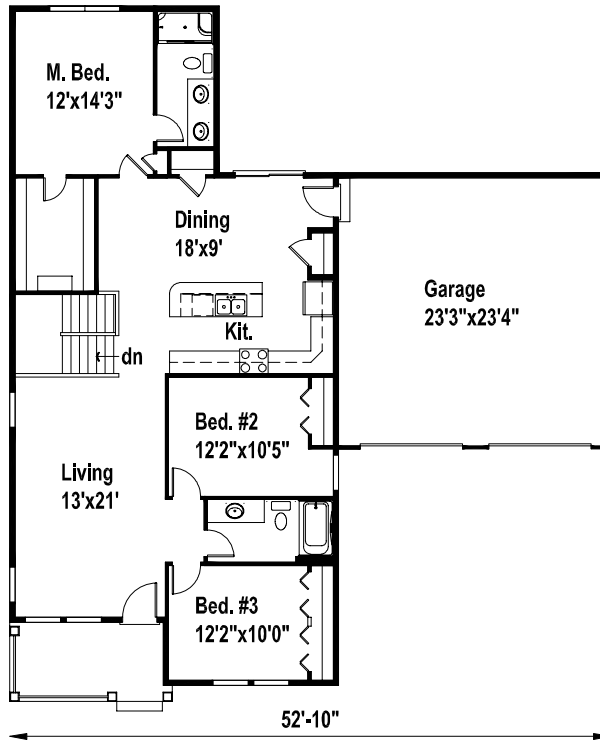

# Waverly

- The square footage and room sizes may vary.
- See construction documents for exact sizes.
- Plans can be built with either HCS or Prelude specs.

*1499 finished sq. ft. 3 Bedroom*

[www.hcsbuilders.com](http://www.hcsbuilders.com)