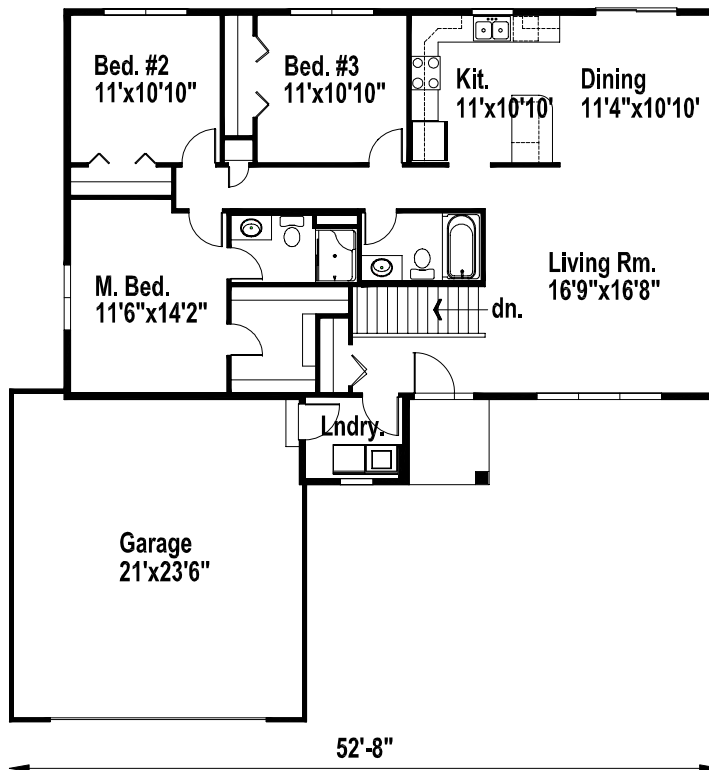

Remington

- The square footage and room sizes may vary.
- See construction documents for exact sizes.
- Plans can be built with either HCS or Prelude specs.

1456 finished sq. ft. 3 Bedroom