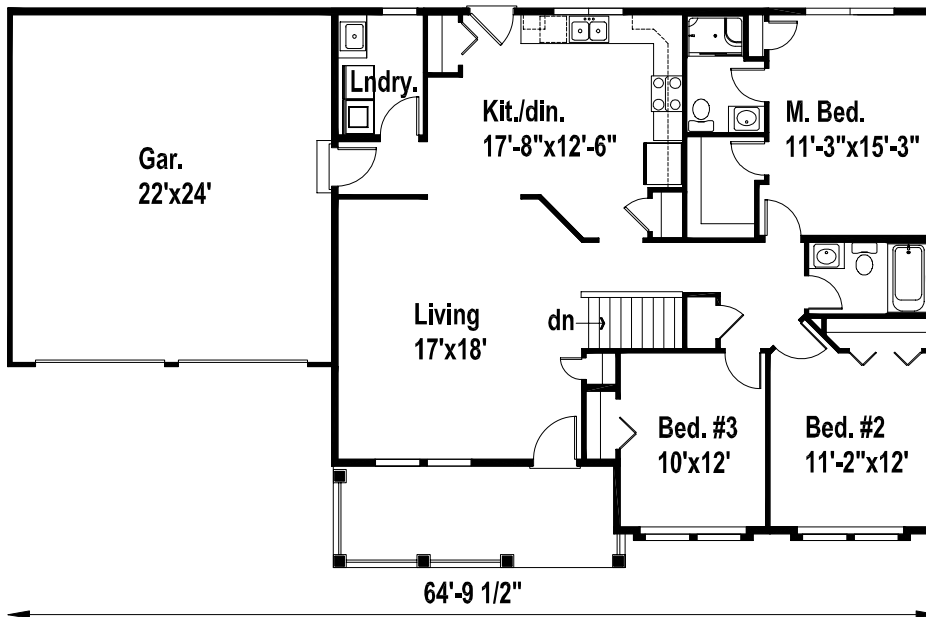

Logan

- The square footage and room sizes may vary.
- See construction documents for exact sizes.
- Plans can be built with either HCS or Prelude specs.

1453 finished sq. ft. 3 Bedroom

www.hcsbuilders.com