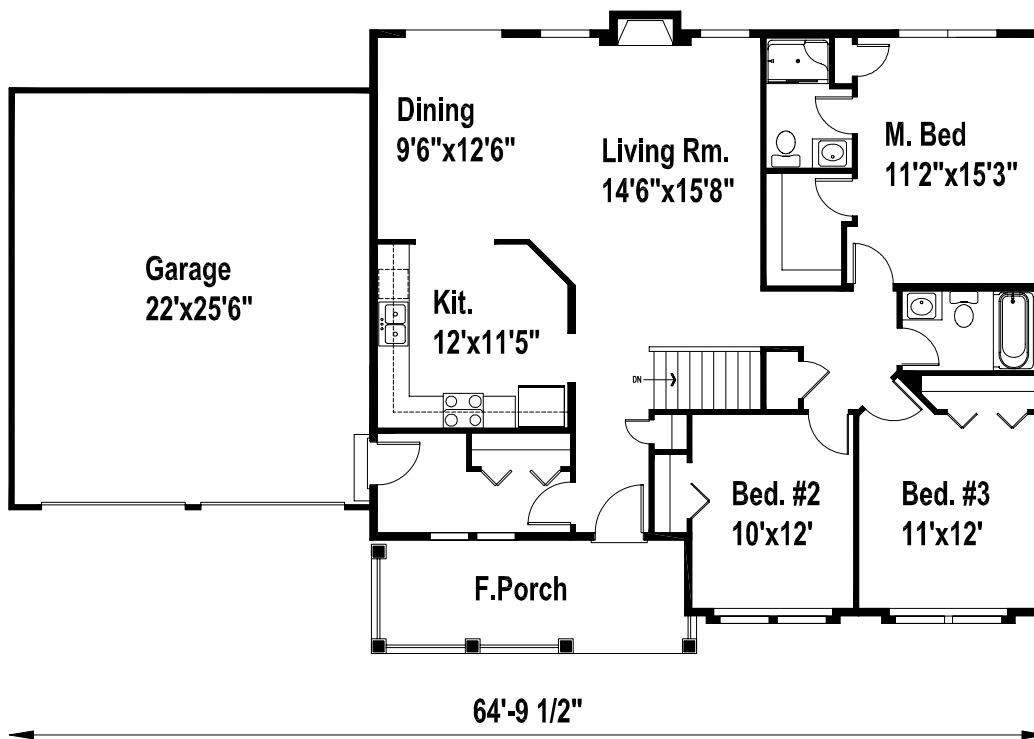

Callaway

- The square footage and room sizes may vary.
- See construction documents for exact sizes.
- Plans can be built with either HCS or Prelude specs.

1447 finished sq. ft. 3 Bedroom