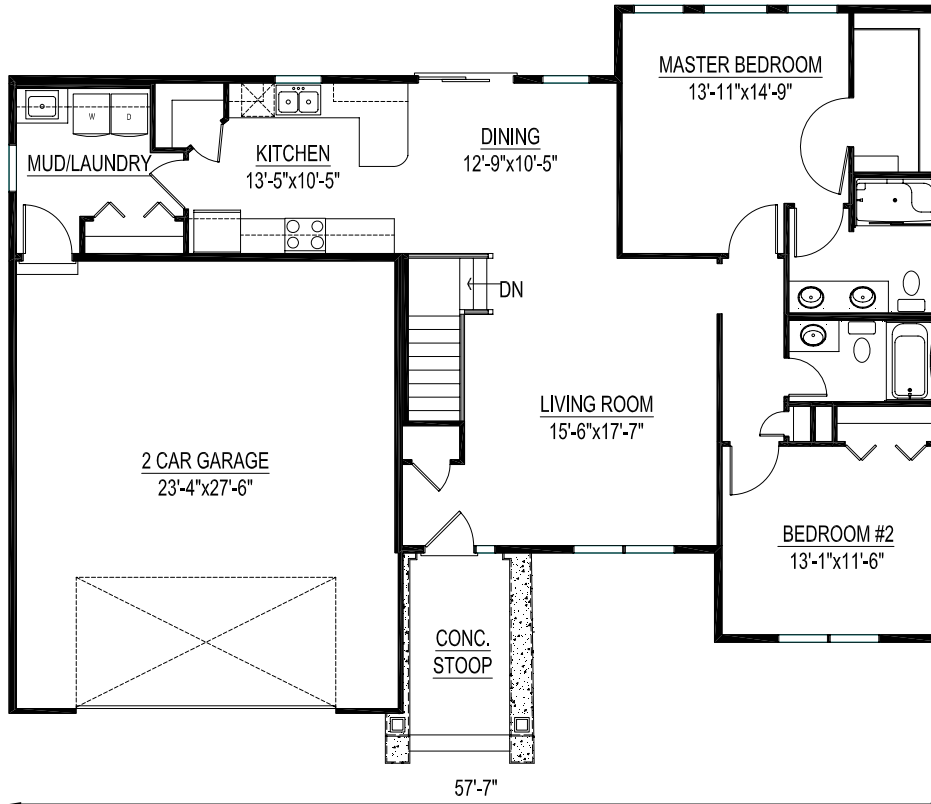

O'Brien

- The square footage and room sizes may vary.
- See construction documents for exact sizes.
- Plans can be built with either HCS or Prelude specs.

1431 finished sq. ft. 2 Bedroom

www.hcsbuilders.com