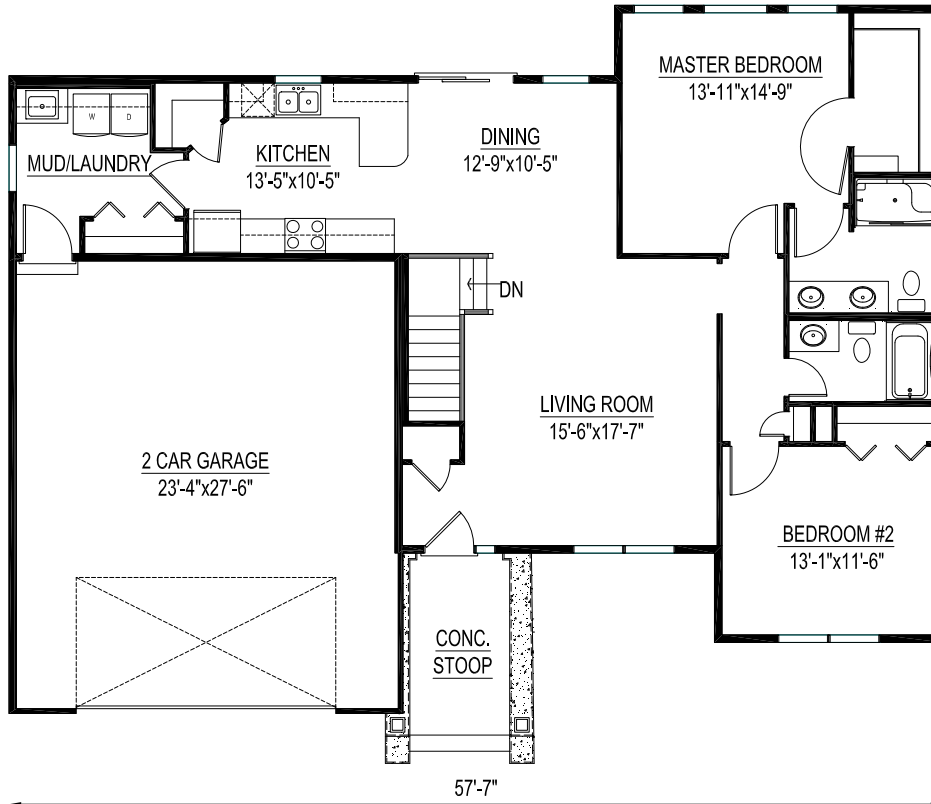

# ■ O'Brien

- The square footage and room sizes may vary.
- See construction documents for exact sizes.
- Plans can be built with either HCS or Prelude specs.

1431 finished sq. ft. 2 Bedroom

[www.hcsbuilders.com](http://www.hcsbuilders.com)