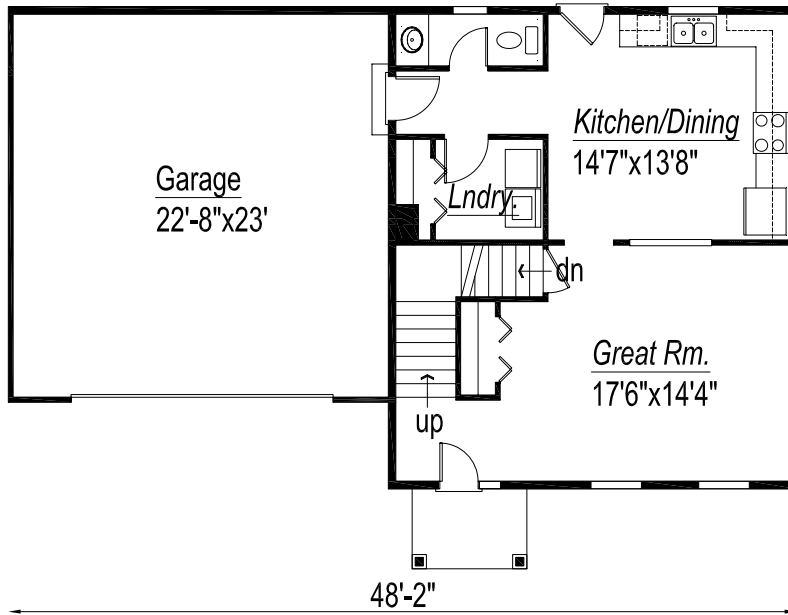

# Jacob

- The square footage and room sizes may vary.
- See construction documents for exact sizes.
- Plans can be built with either HCS or Prelude specs.

1409 finished sq. ft. 3 Bedroom