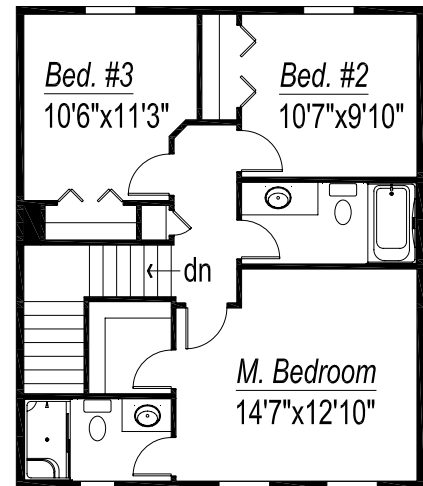

# Jacob

- The square footage and room sizes may vary.
- See construction documents for exact sizes.
- Plans can be built with either HCS or Prelude specs.

1409 finished sq. ft. 3 Bedroom