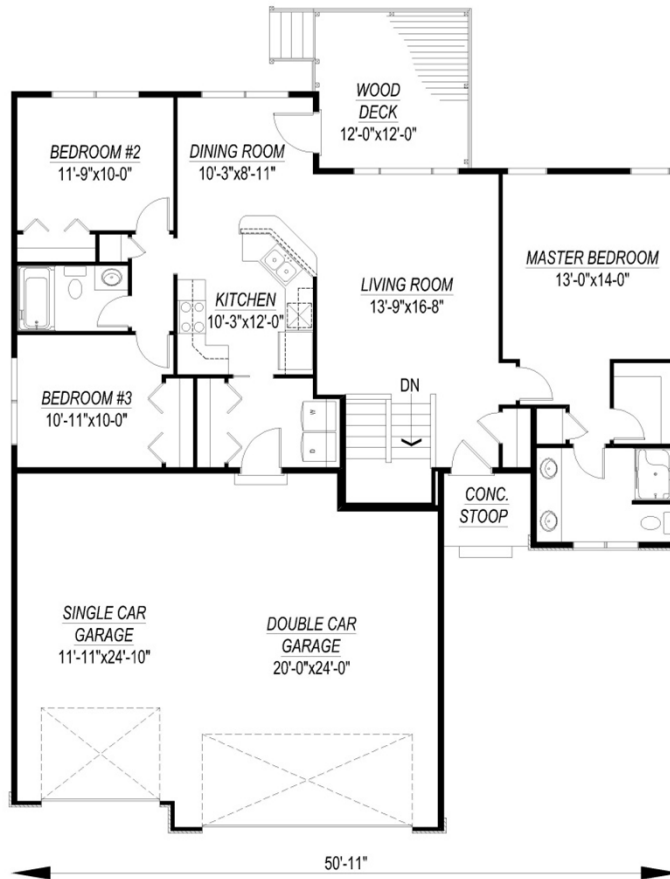

■ Brandon

- The square footage and room sizes may vary.
- See construction documents for exact sizes.
- Plans can be built with either HCS or Prelude specs.

1408 finished sq. ft. 3 Bedroom