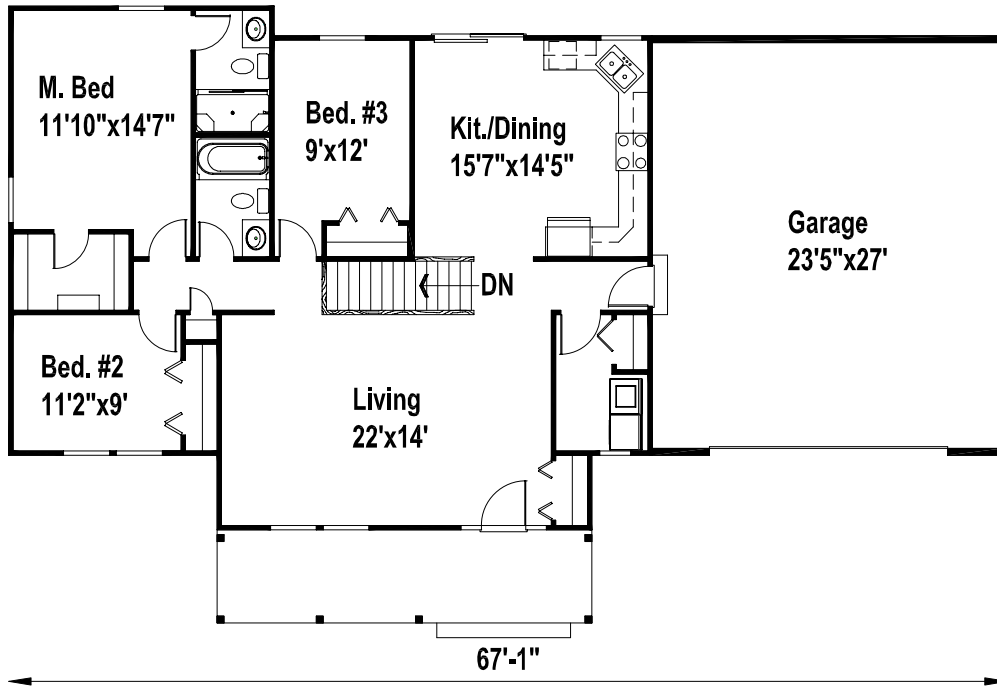

Grace

- The square footage and room sizes may vary.
- See construction documents for exact sizes.
- Plans can be built with either HCS or Prelude specs.

1407 finished sq. ft. 3 Bedroom

www.hcsbuilders.com