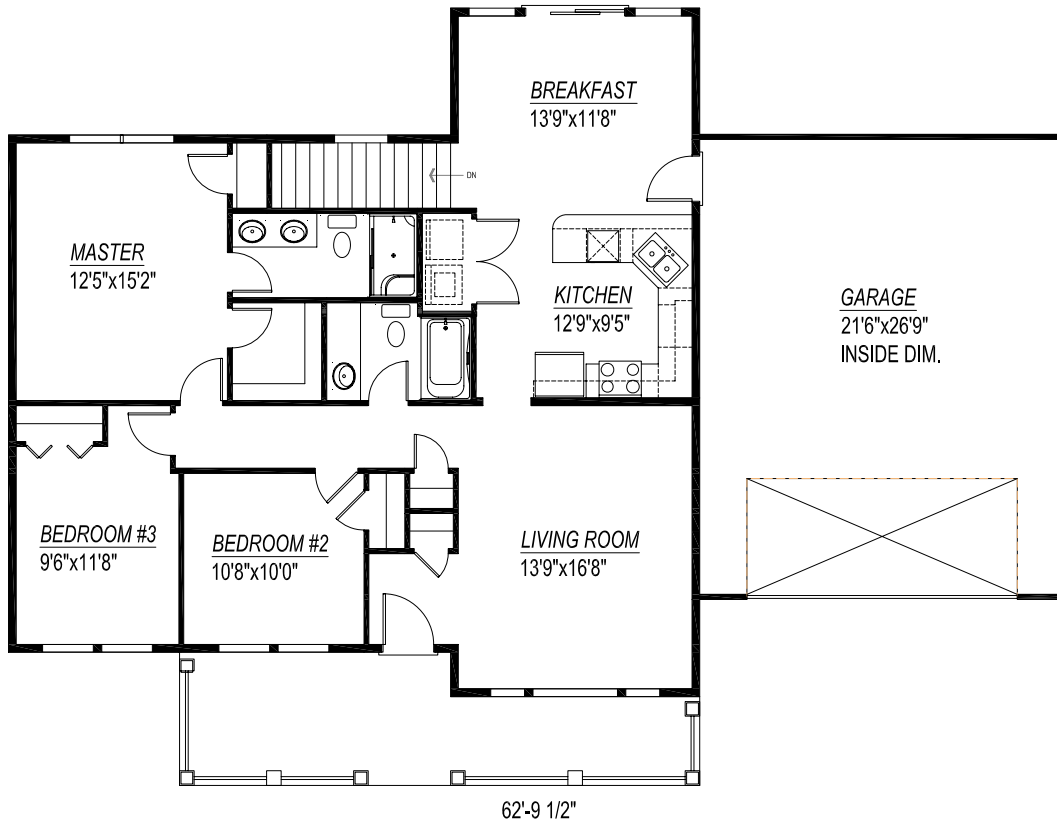

Sarah

- The square footage and room sizes may vary.
- See construction documents for exact sizes.
- Plans can be built with either HCS or Prelude specs.

1401 finished sq. ft. 3 Bedroom

www.hcsbuilders.com